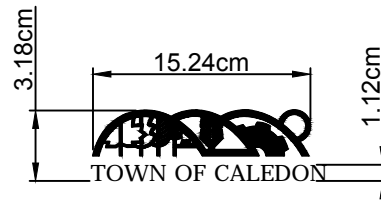

HIGHWAY GOTHIC FONT

HIGHWAY GOTHIC FONT

TOWN OF CALEDON					APR'D: B.B.	DATE: AUGUST 17
NO DUMPING BY-LAW SIGNAGE					DRAWN: B.M.	SCALE: N.T.S.
	NO.	REVISION	APR'D	DATE	STANDARD No. 1110	