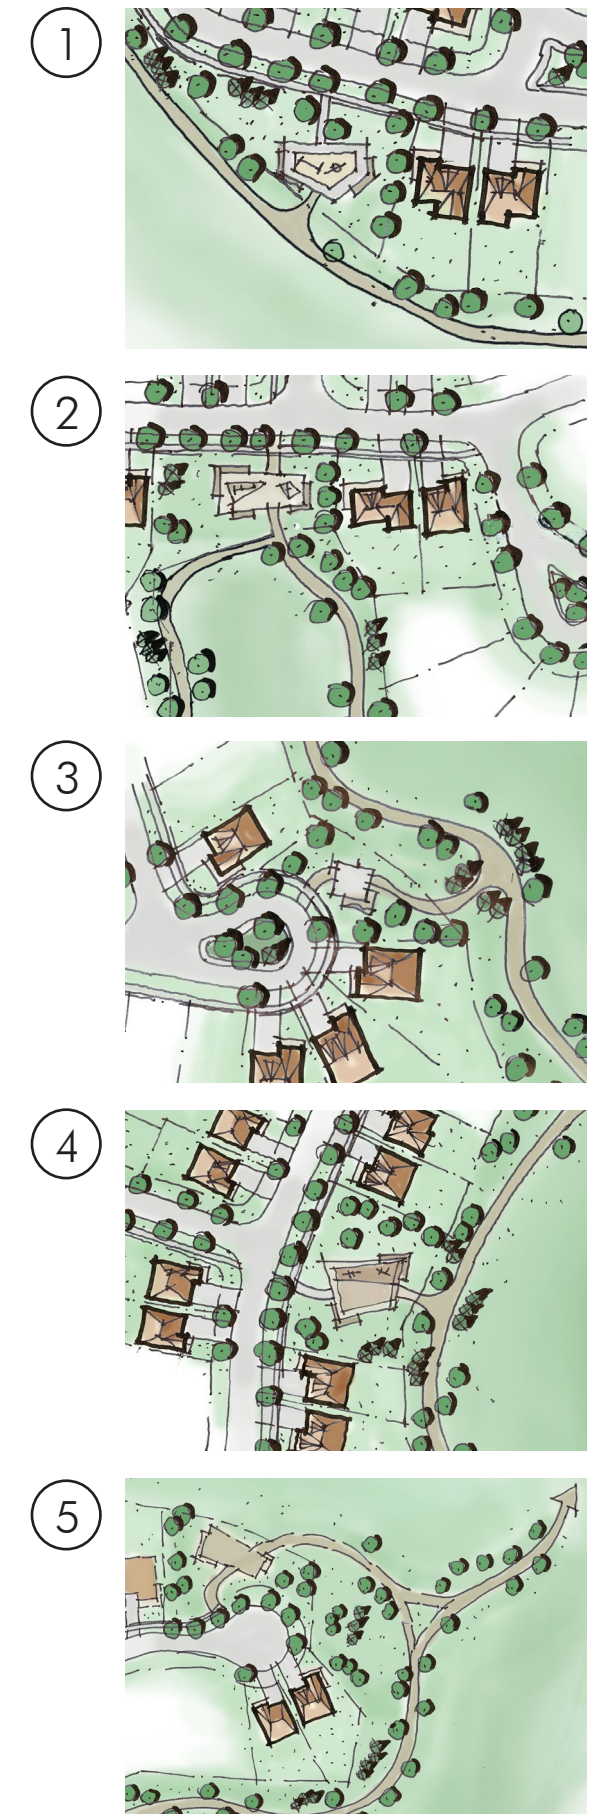

- LEGEND**
- ① Parkette
 - ② Neighbourhood Park
 - ③ Stormwater Management Pond
 - Proposed Development Boundary
 - - - Subject Lands
 - 400m Radius (5 Minute Walk)

PARKS & OPEN SPACE CONCEPT PLAN

TRIPLE CROWN LINE DEVELOPMENT • CALEDON EAST