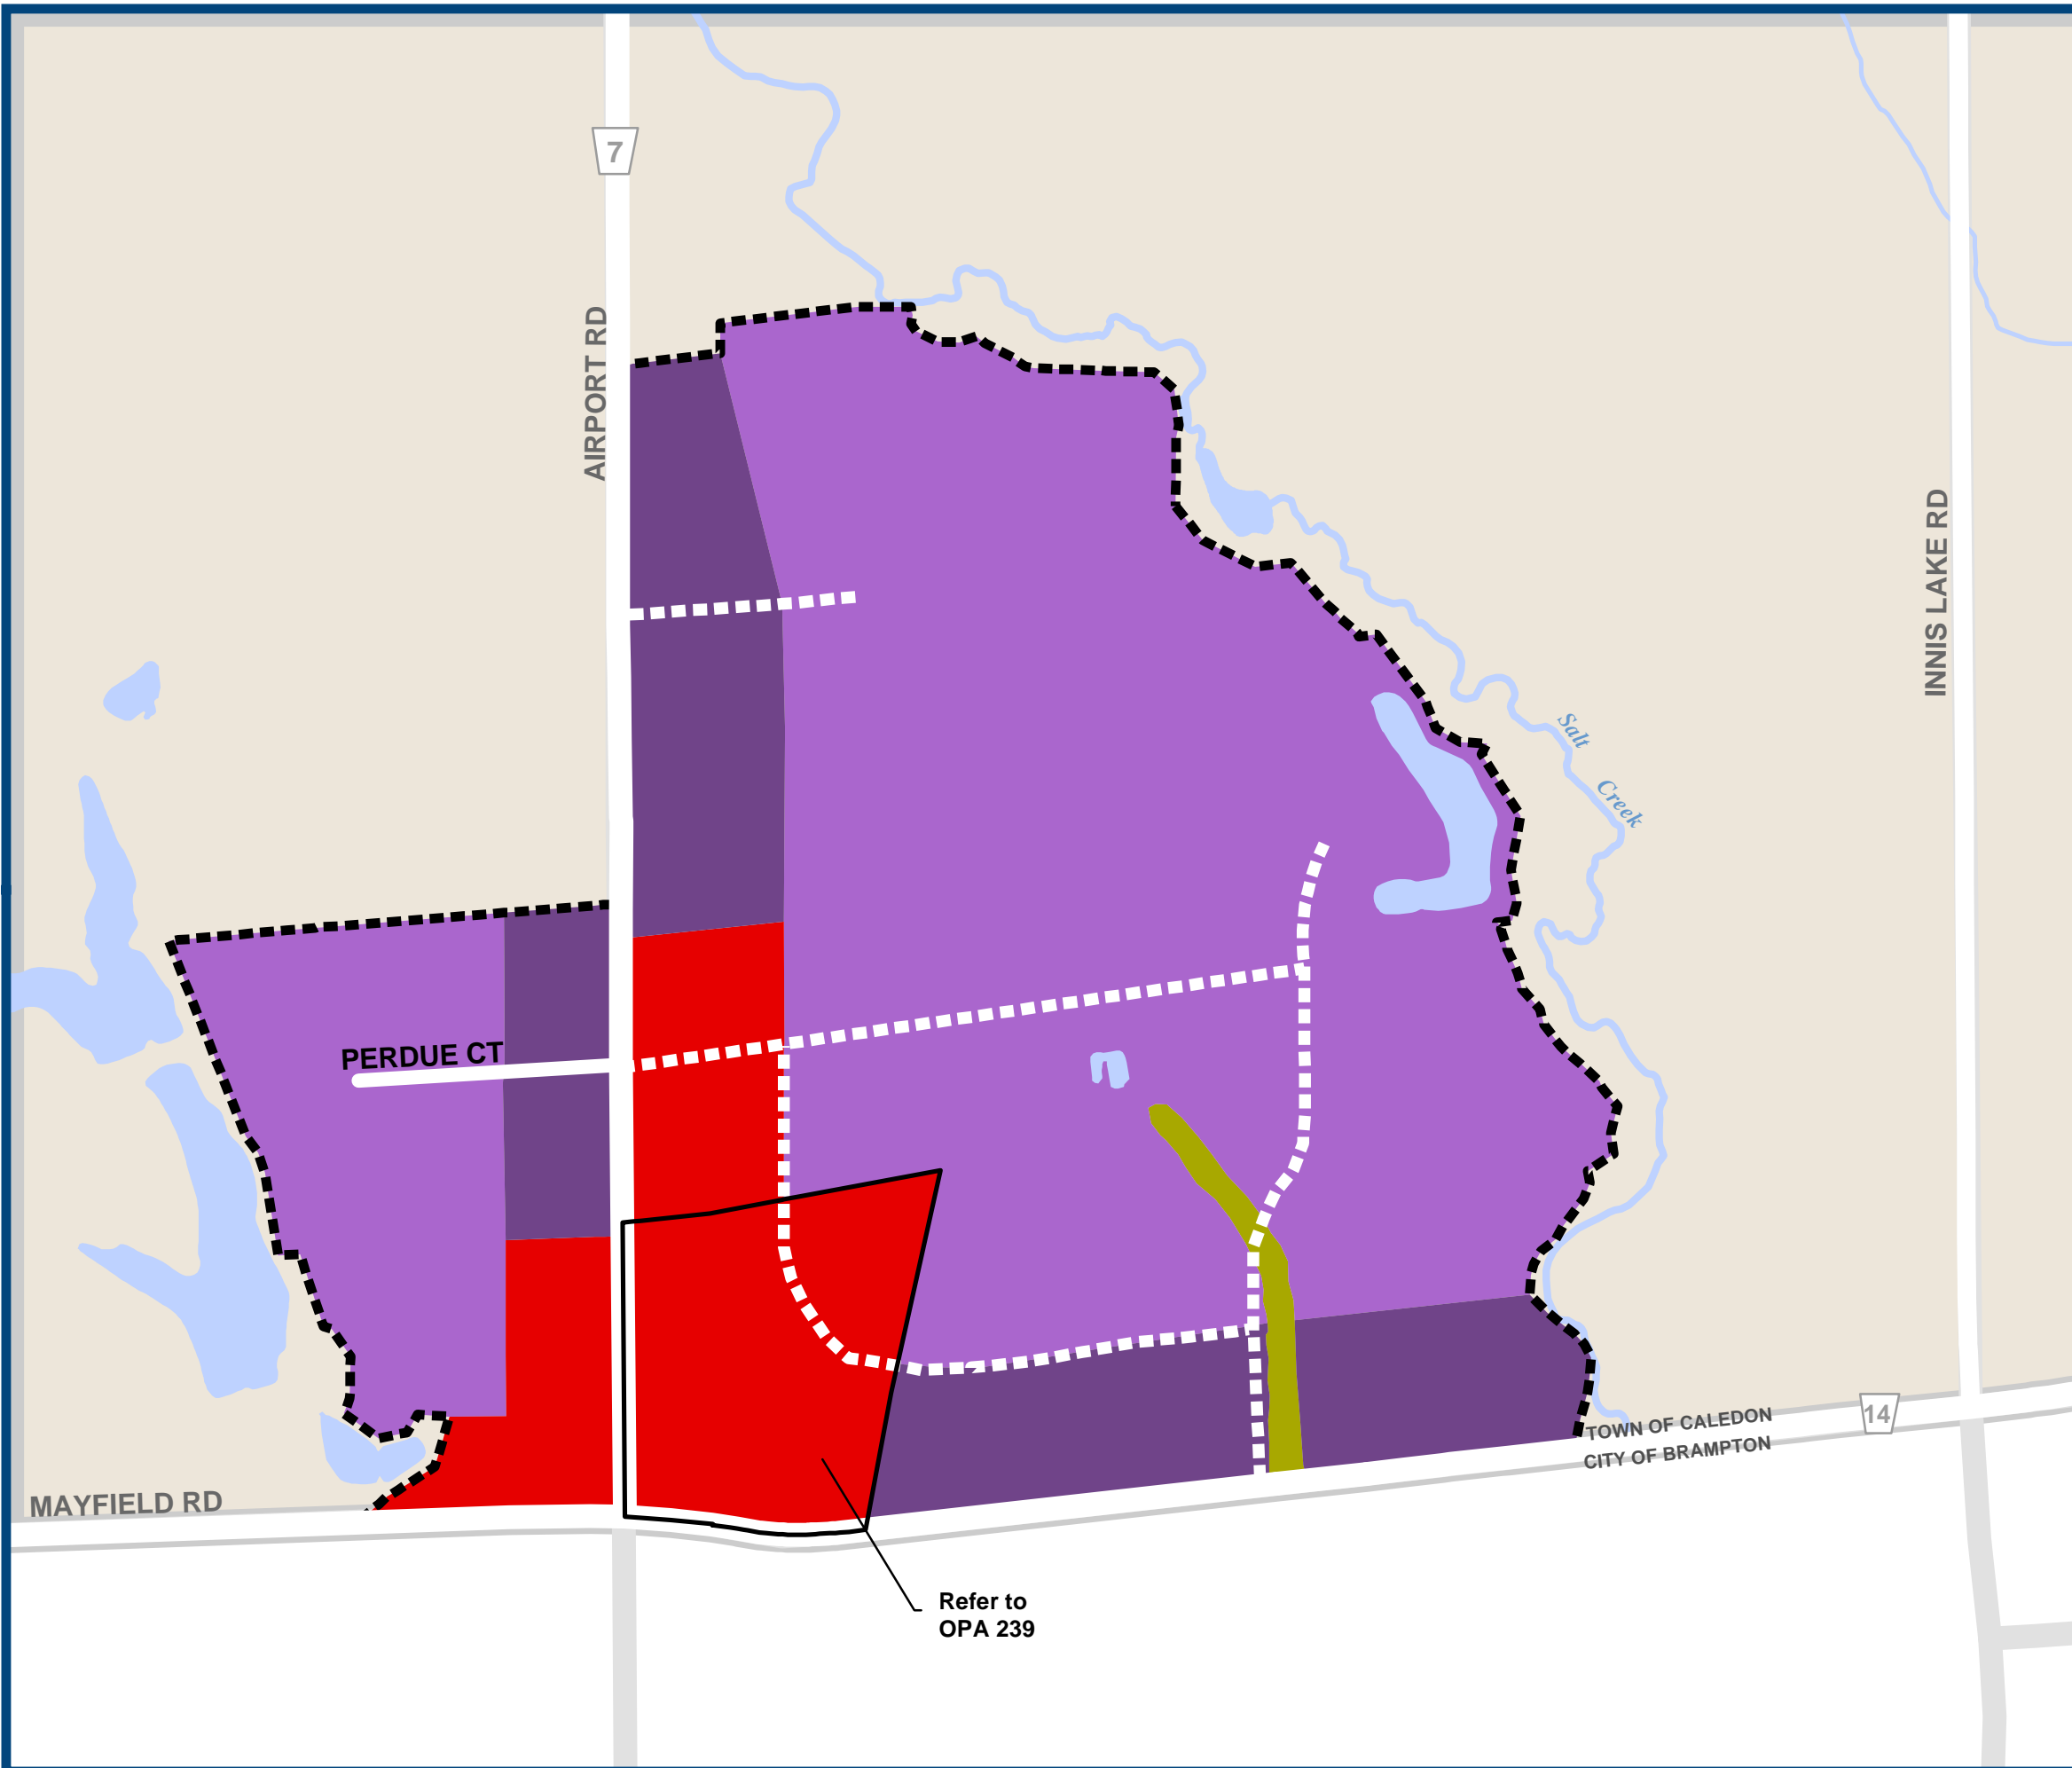

Schedule N TULLAMORE LAND USE AREA

- Prestige Industrial
- General Industrial
- Highway Commercial
- Environmental Policy Area
- Settlement Area Boundary
- Conceptual Road Network
- Regional Road
- Local Road

Base Data Source: Town of Caledon

Refer to
OPA 239