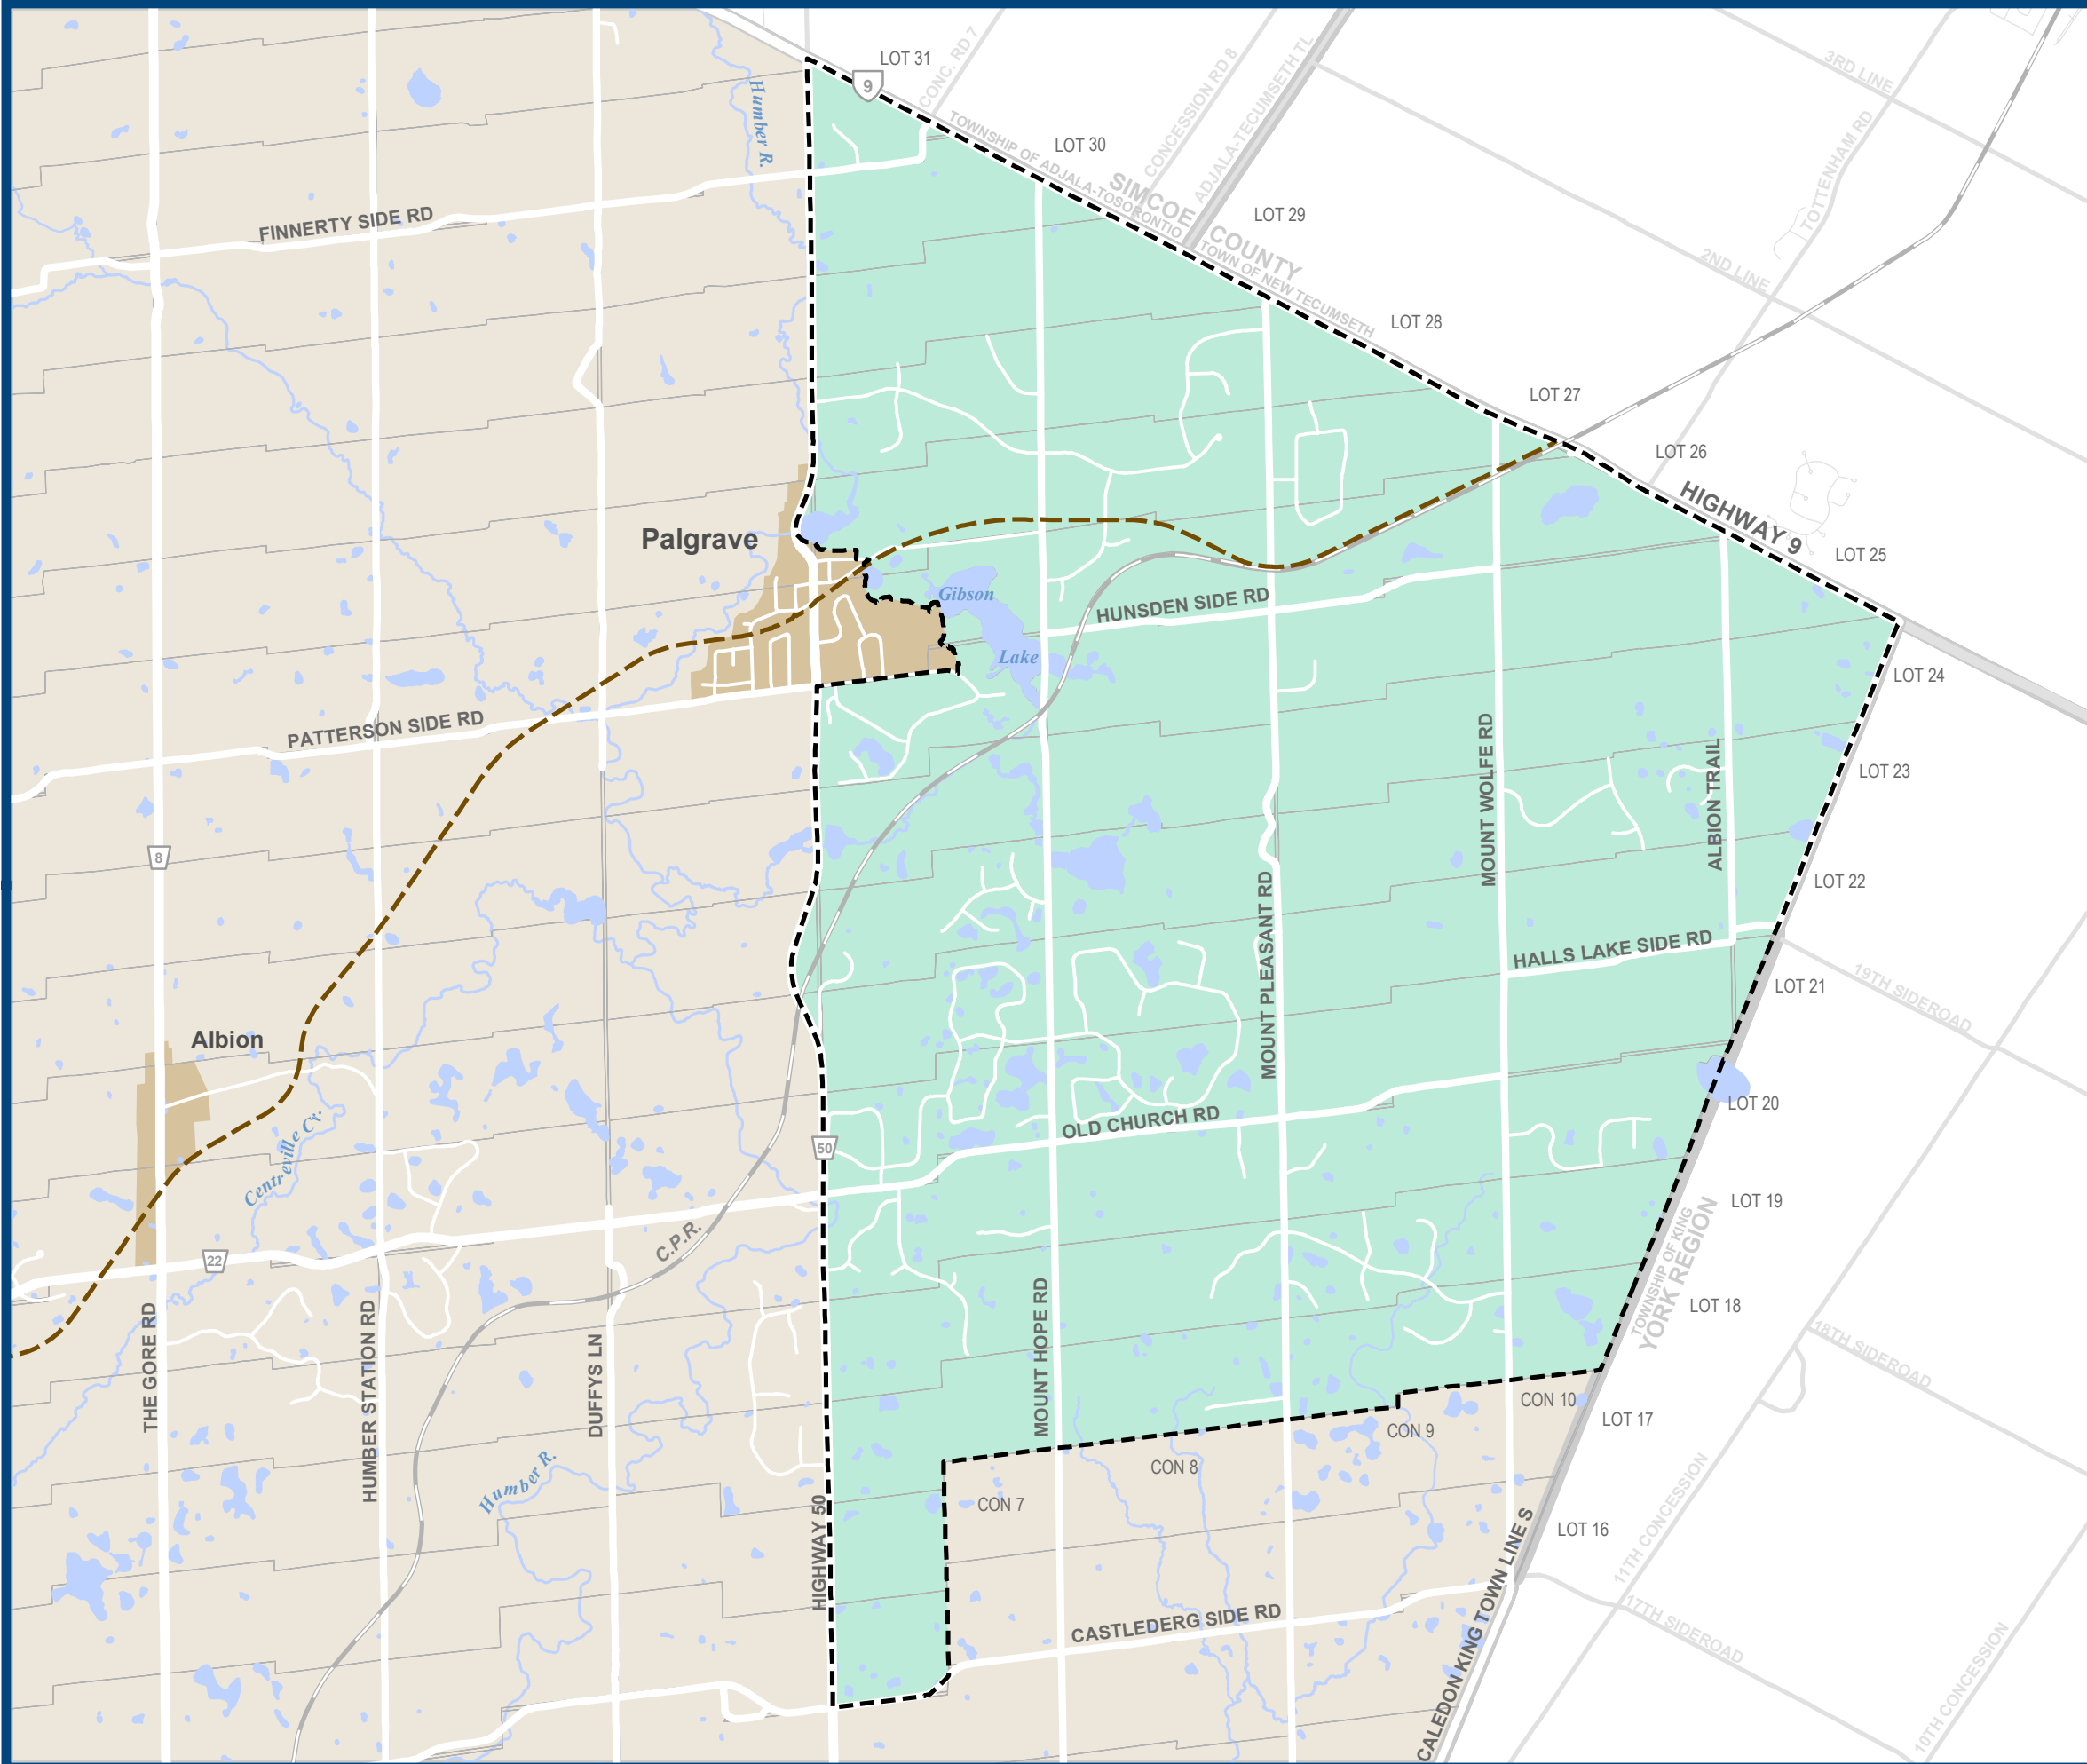

Schedule H

PALGRAVE ESTATE RESIDENTIAL COMMUNITY WATER SERVICE AREA

- Regional Water Service Area
- Palgrave Estate Residential Community
- Settlement Area
- Provincial Road
- Regional Road
- Local Road
- Railway
- Caledon Trailway

Base Data Source: Town of Caledon