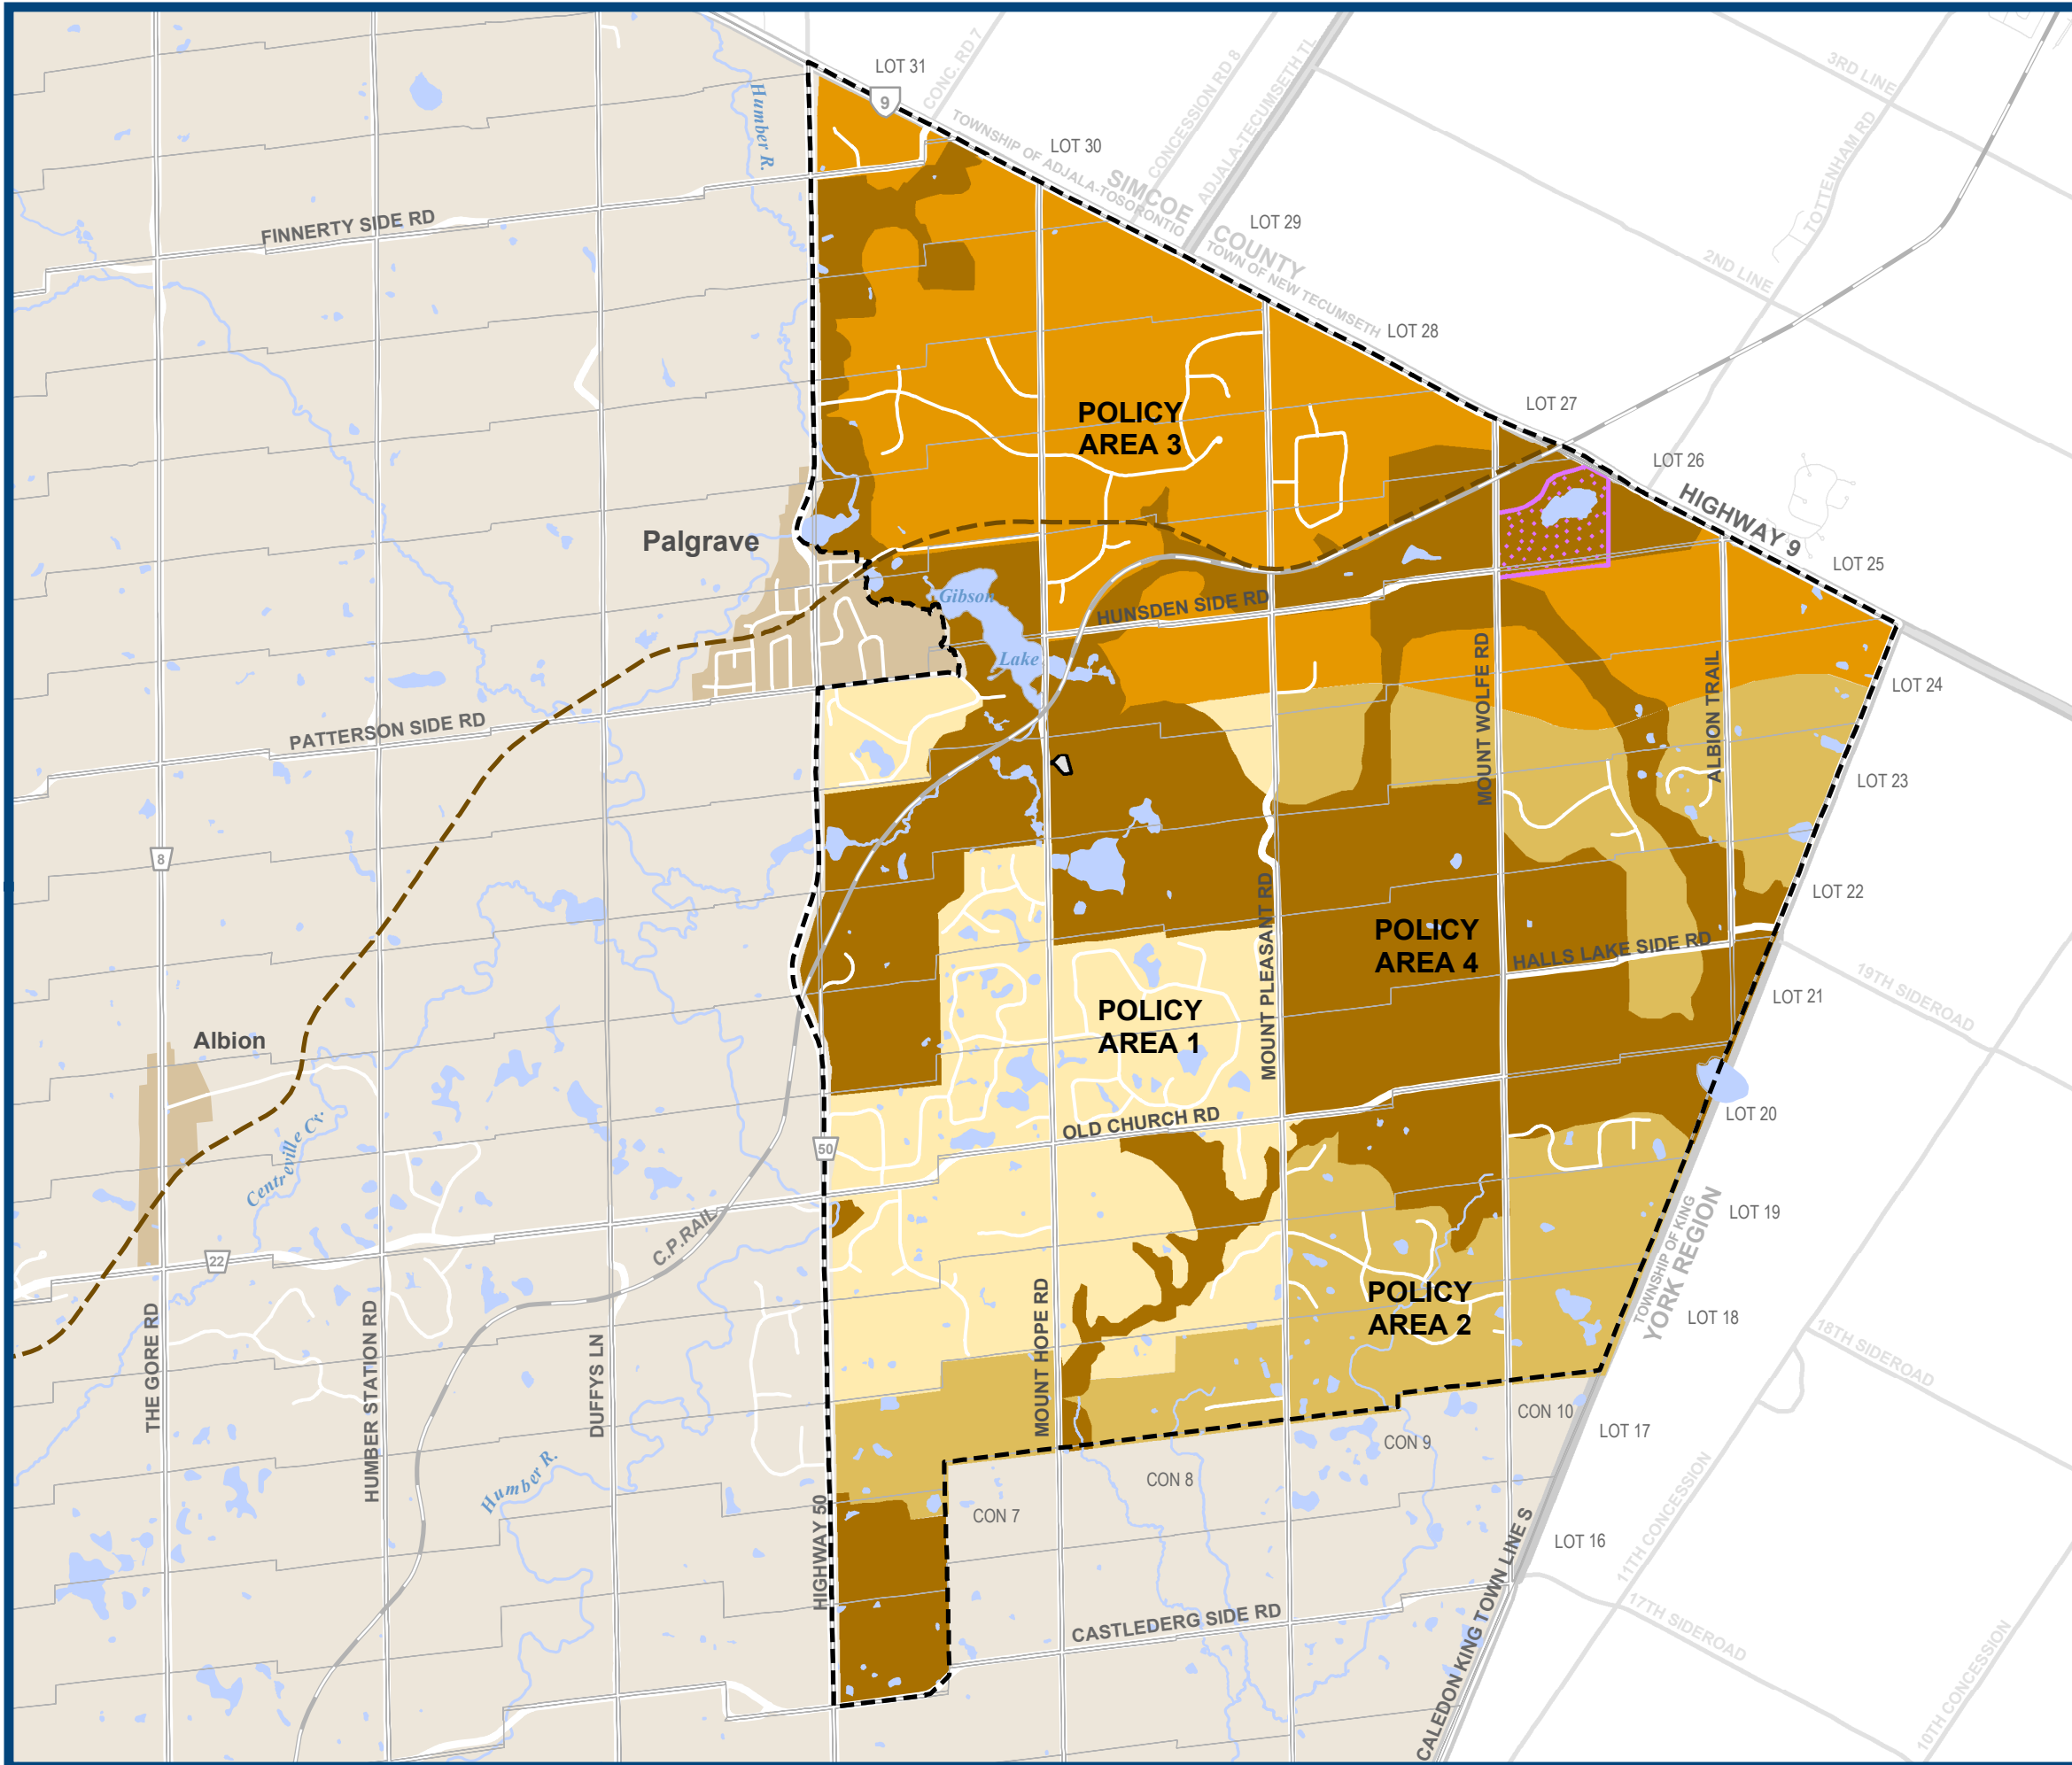

# Schedule G

## PALGRAVE ESTATE RESIDENTIAL COMMUNITY

- Policy Area 1
- Policy Area 2
- Policy Area 3
- Policy Area 4
- Existing Extractive Industrial
- Special Policy Area - Waste Disposal
- Palgrave Estate Residential Community
- Settlement Area
- Caledon Trailway
- Provincial Road
- Regional Road
- Local Road
- Railway

Base Data Source: Town of Caledon