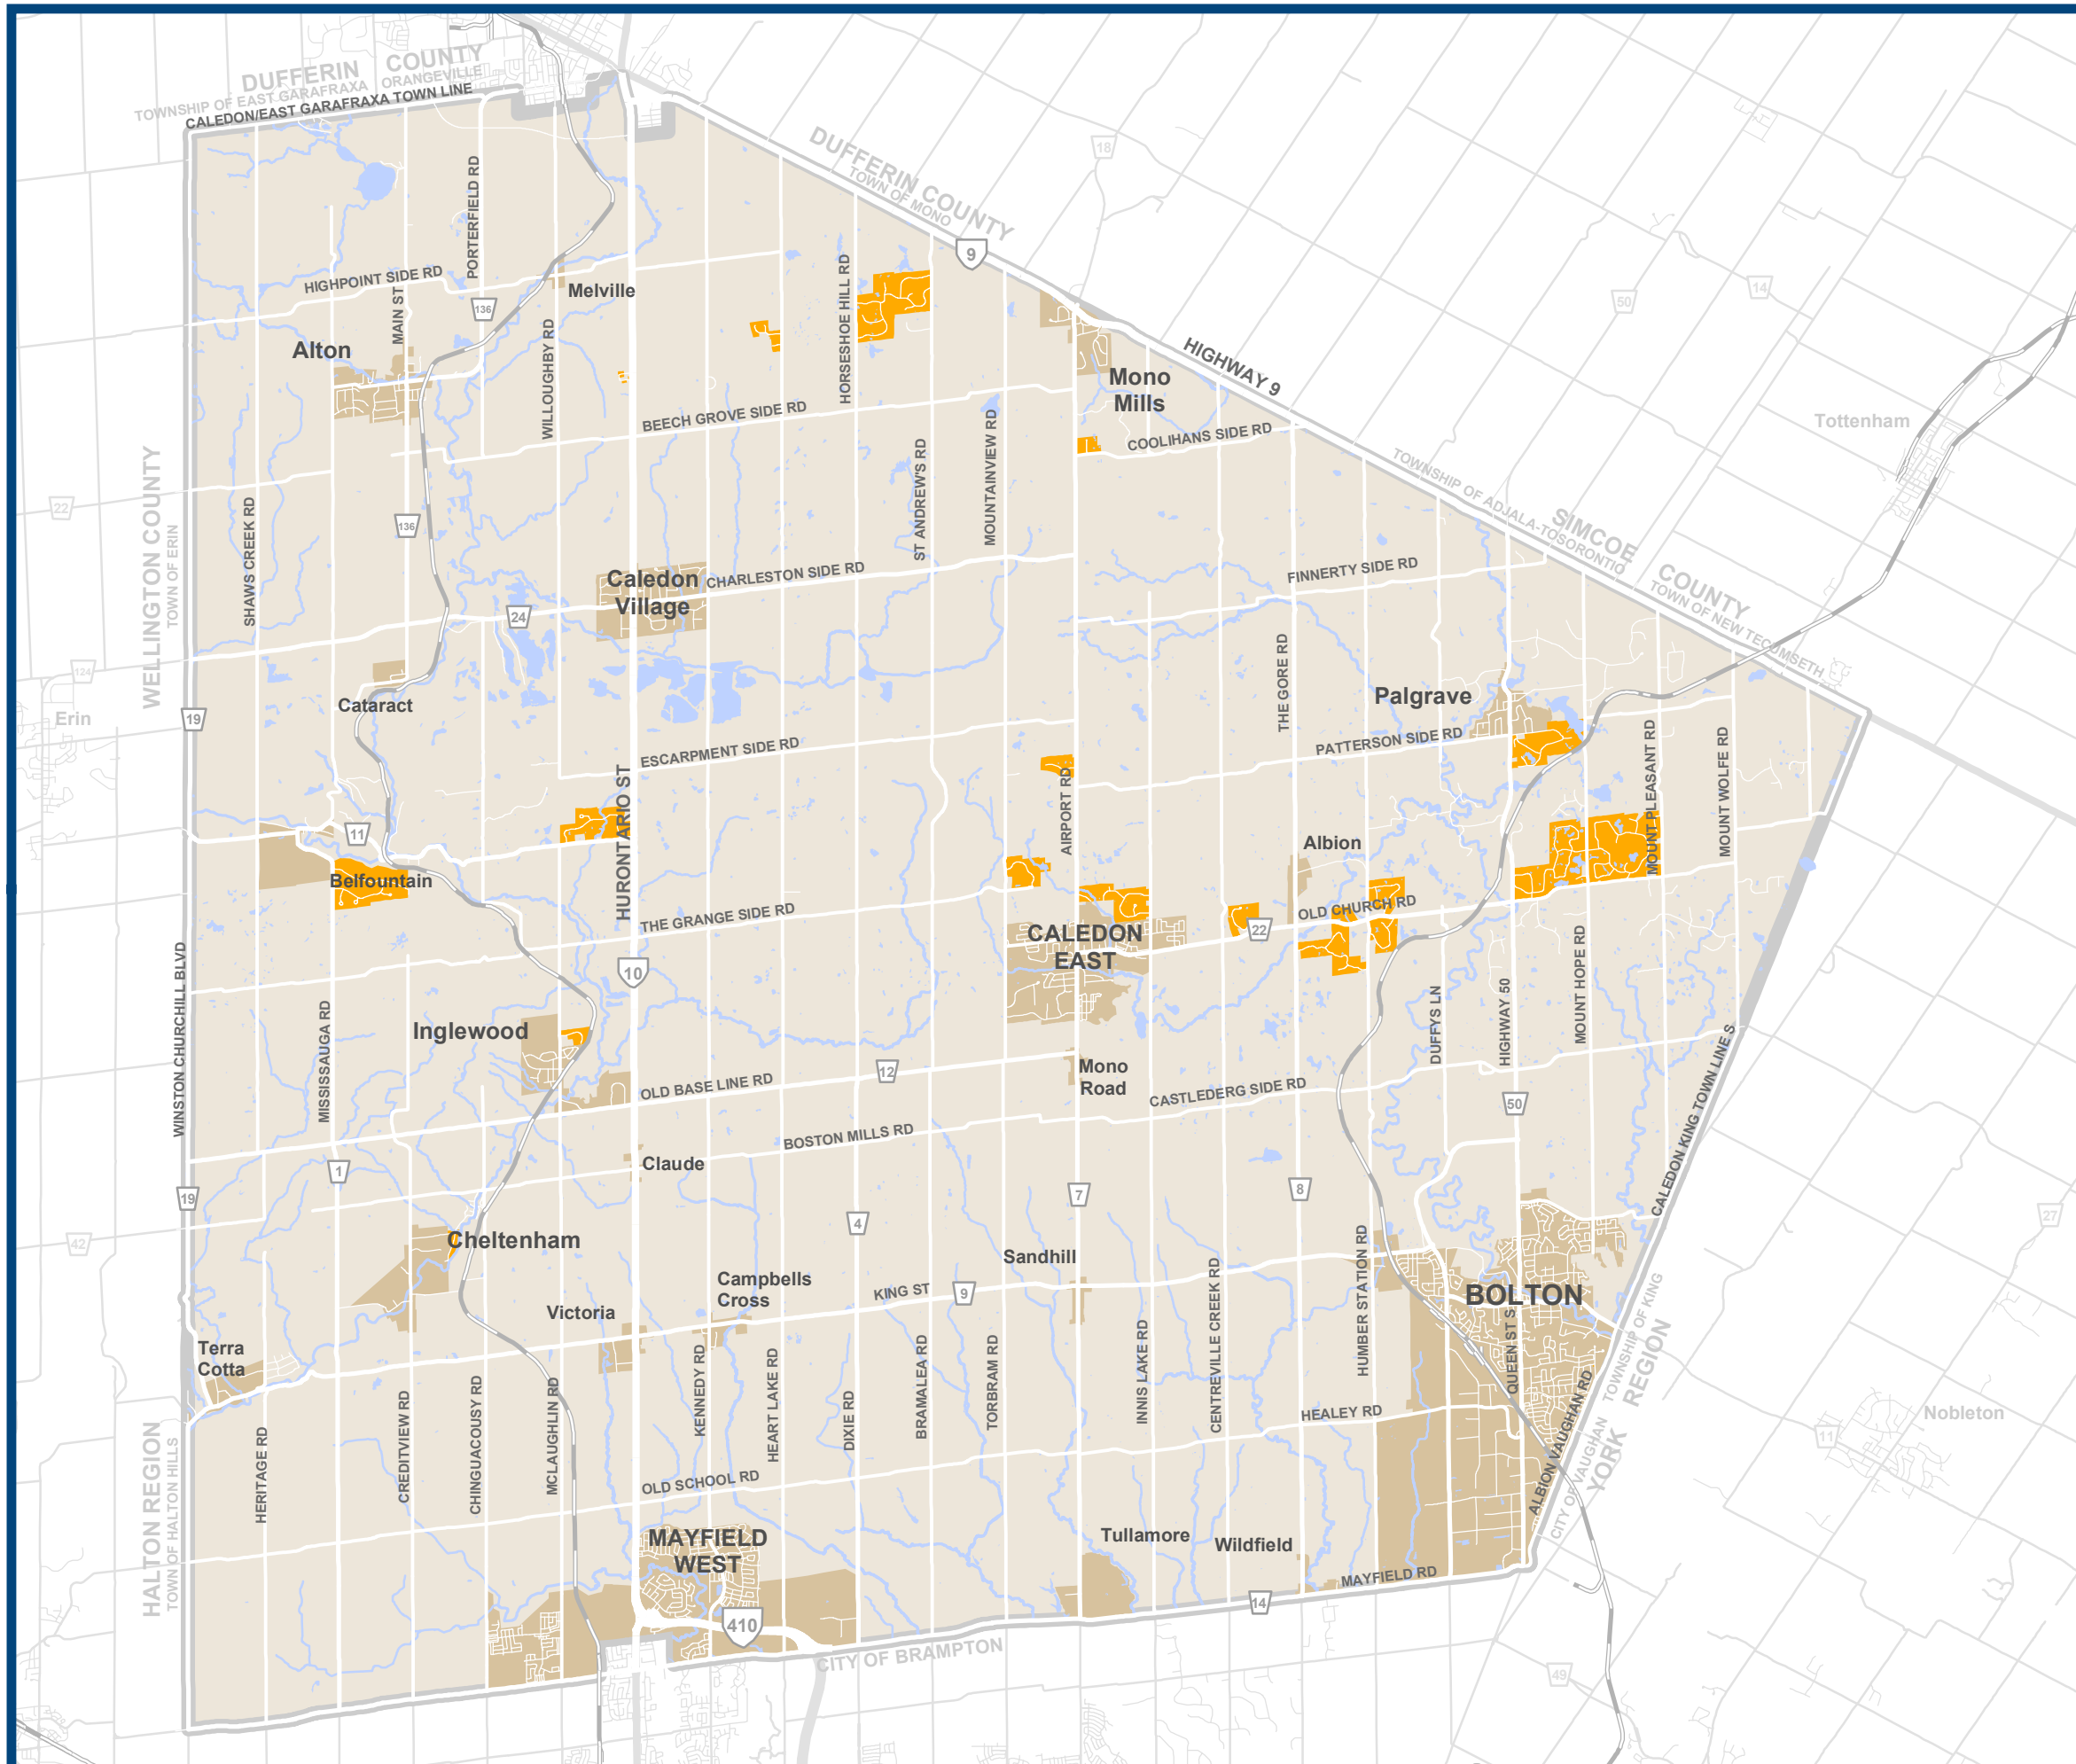

Schedule F RURAL ESTATE RESIDENTIAL AREAS

- Rural Estate Residential Area
- Settlement Area
- Provincial Road
- Regional Road
- Local Road
- Railway

Base Data Source: Town of Caledon