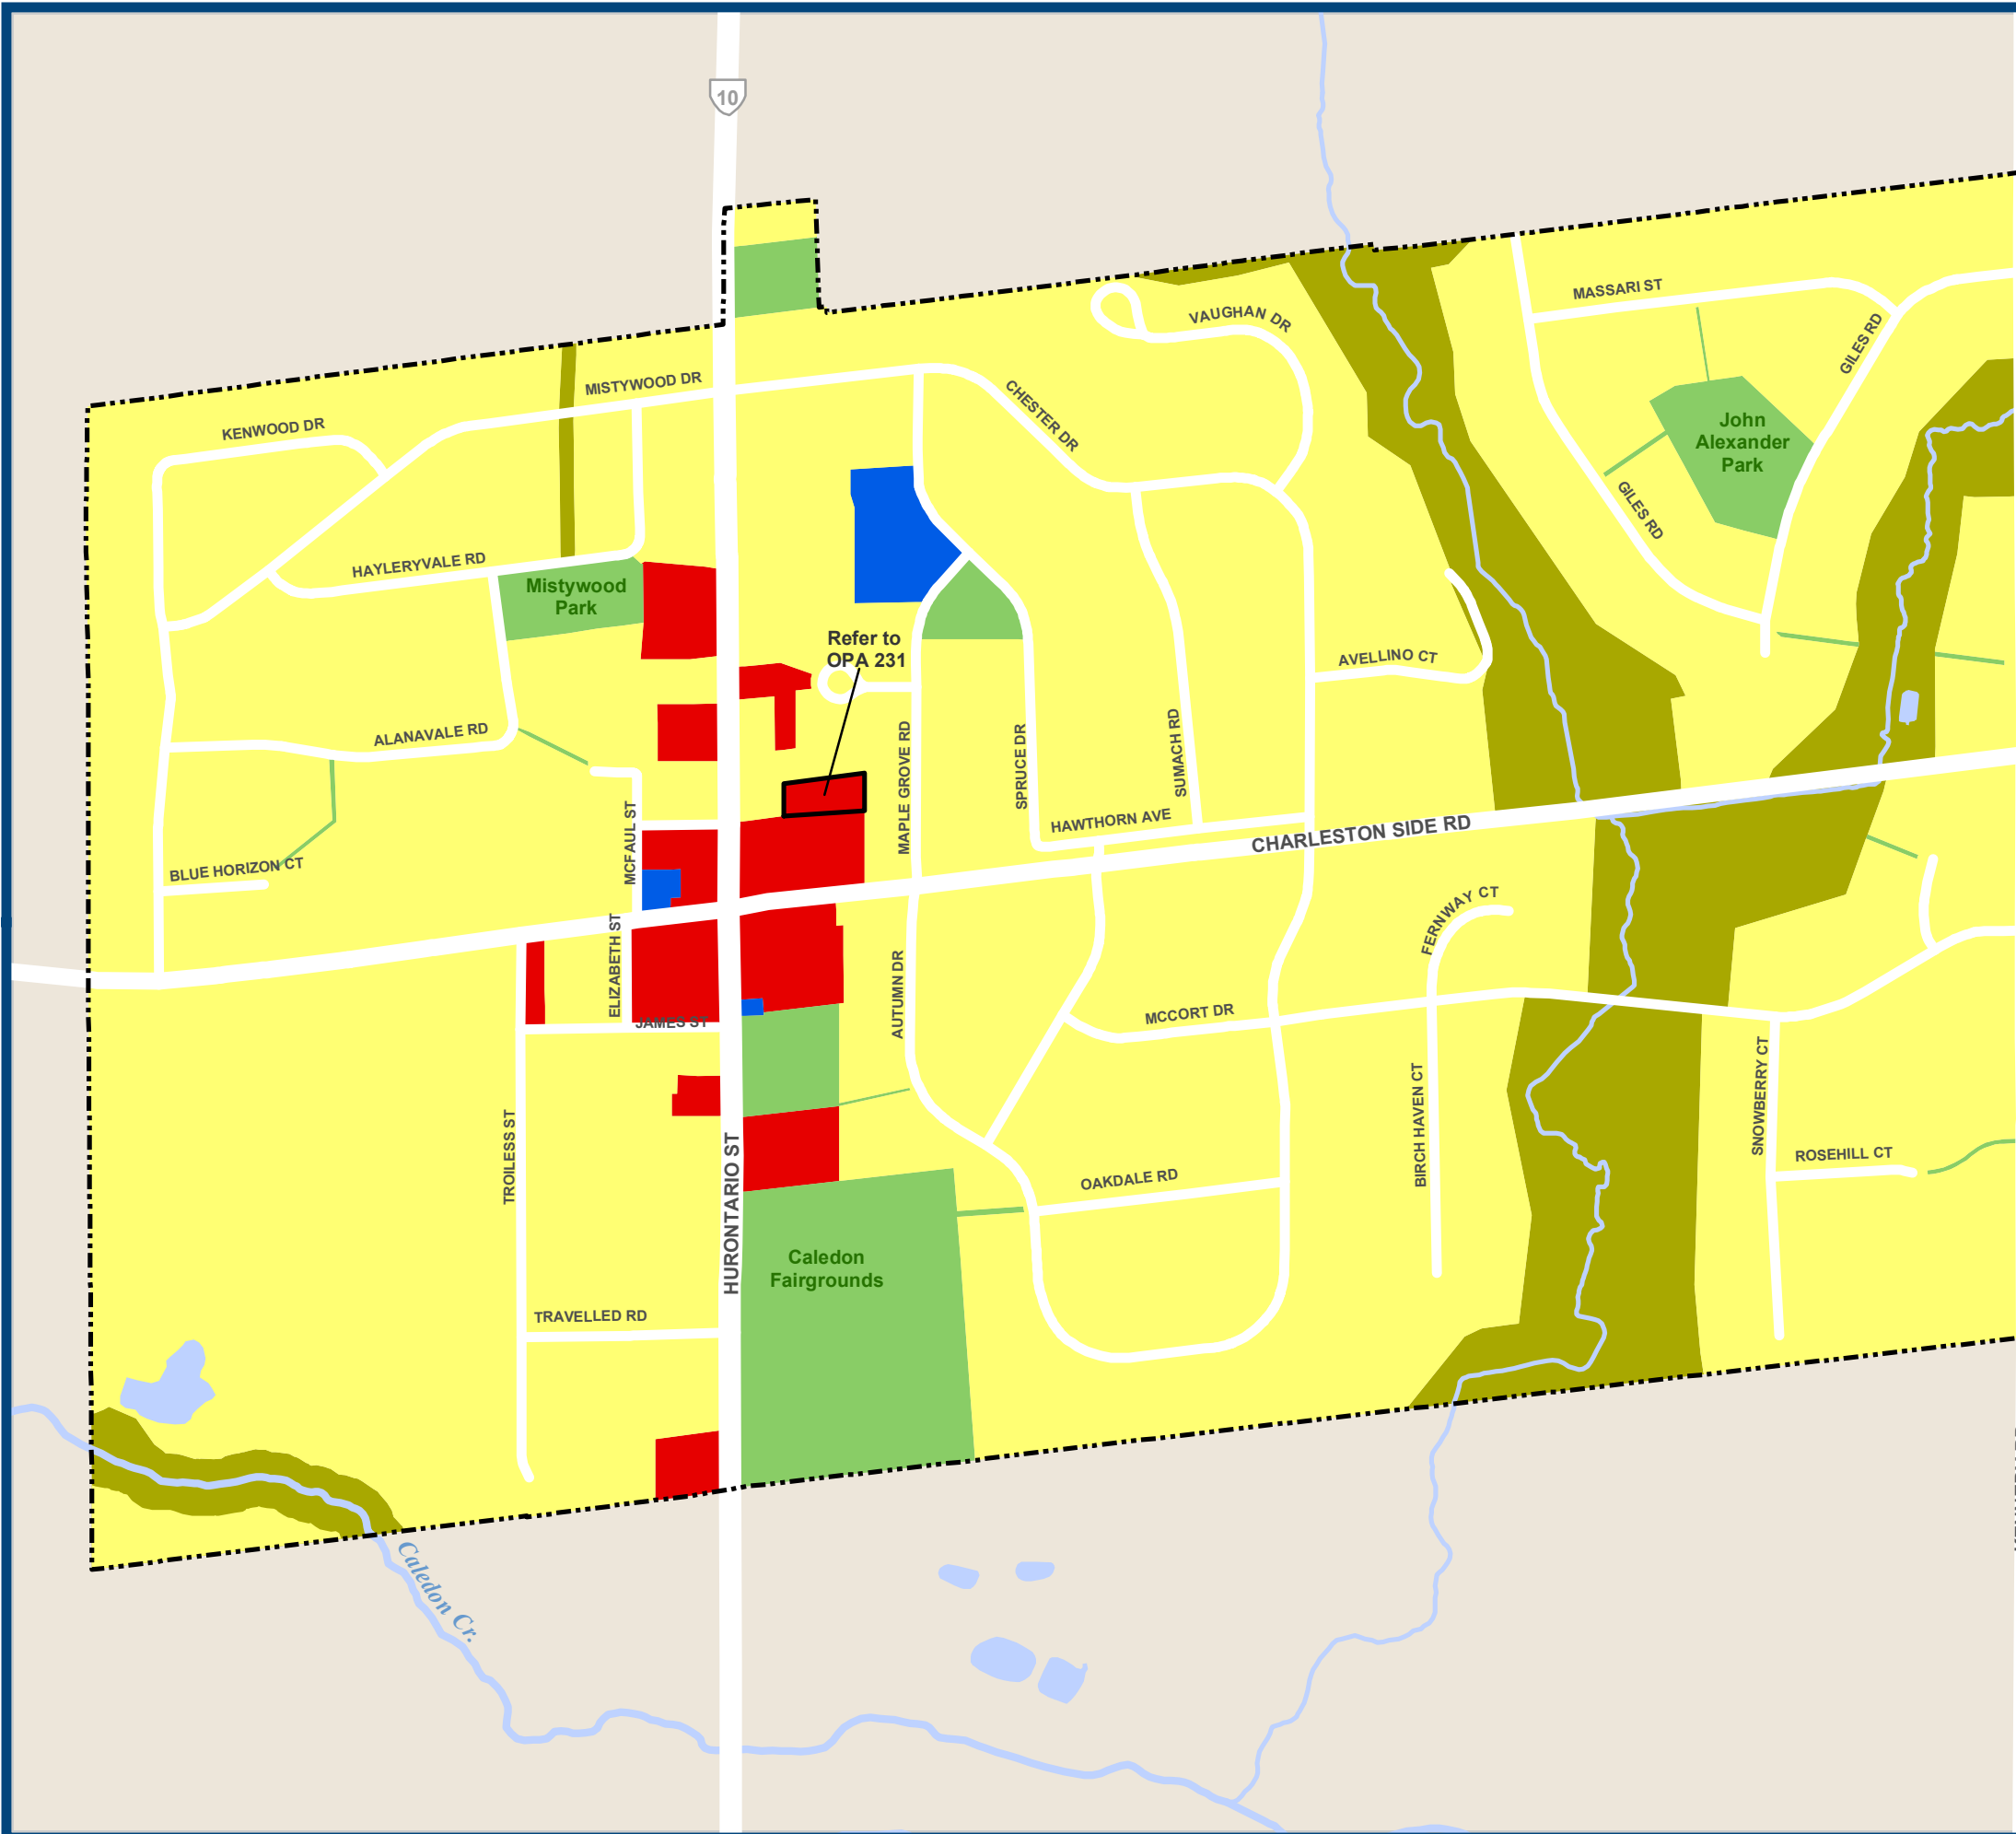

Schedule E

CALEDON VILLAGE LAND USE PLAN

- Residential
 - Commercial
 - Institutional
 - Environmental Policy Area
 - Open Space Policy Area
 - Settlement Boundary
-
- Provincial Road
 - Regional Road
 - Local Road

Refer to
OPA 231

Base Data Source: Town of Caledon