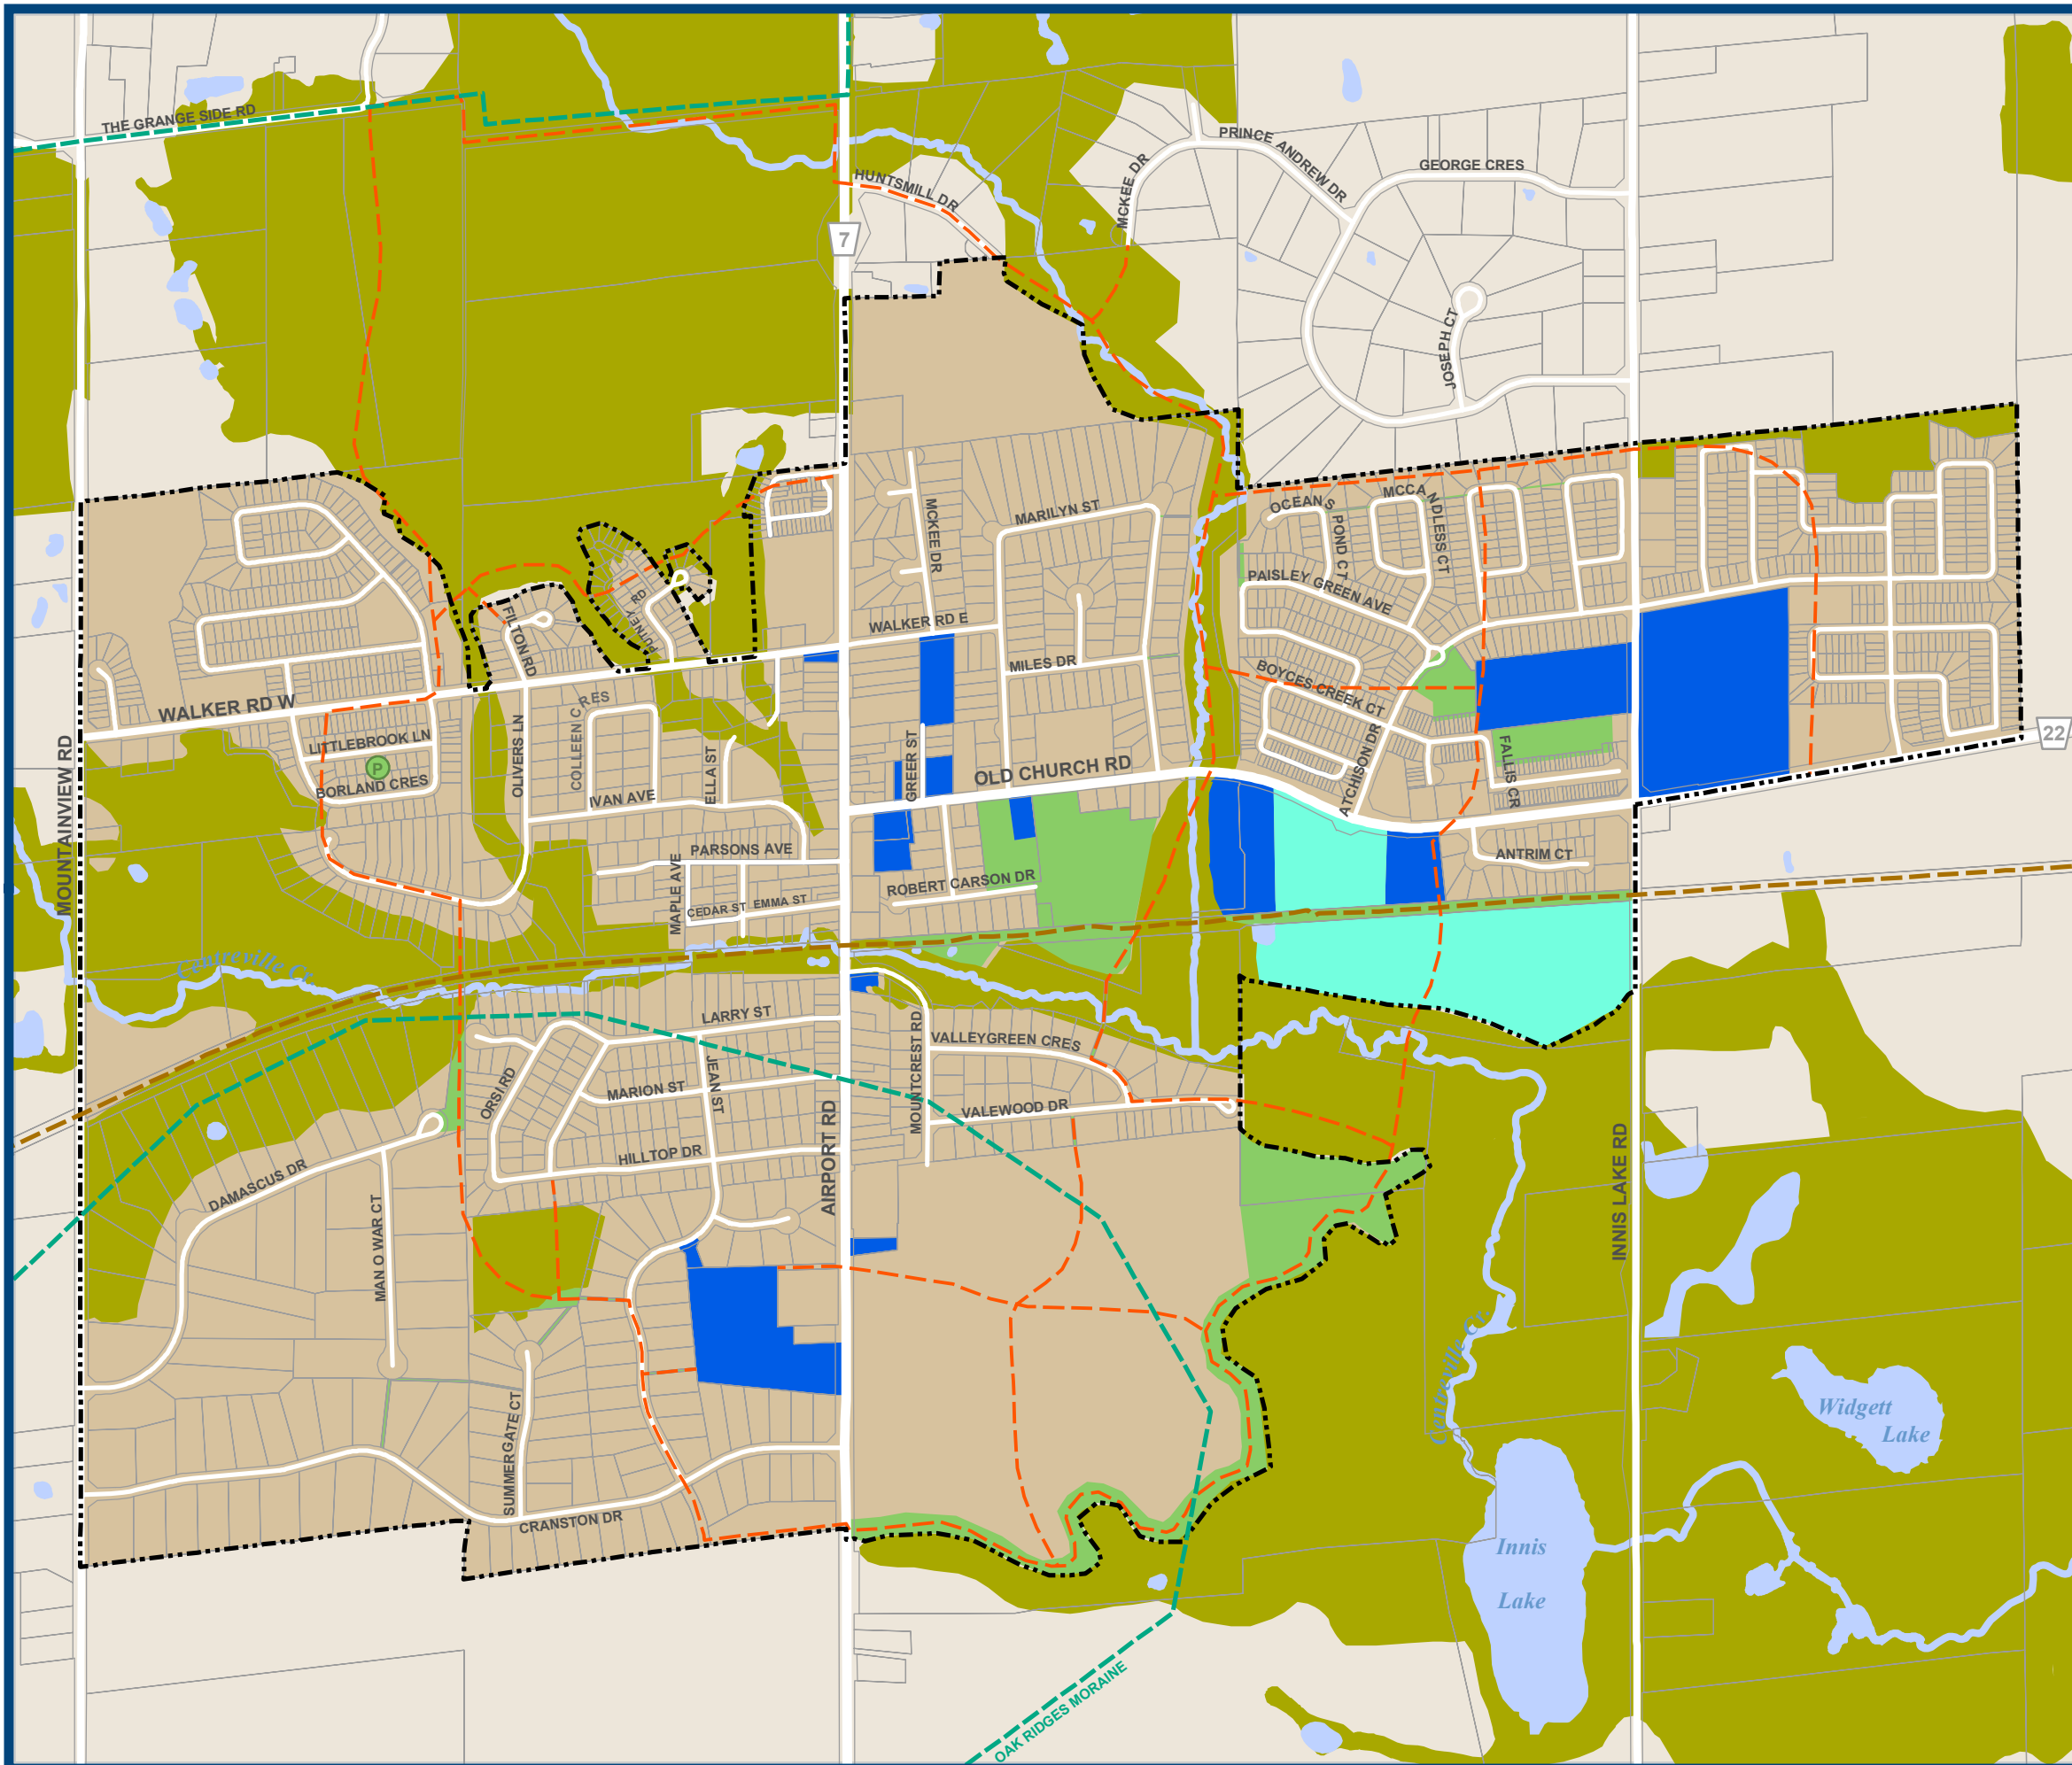

Figure 17
CALEDON EAST
CONCEPTUAL
PEDESTRIAN NETWORK

- Institutional
- Environmental Policy Area (revised November 1999)
- Open Space Policy Area
- Open Space/Institutional Policy Area
- 2021 Settlement Boundary
- Conceptual Pedestrian Linkage
- Caledon Trailway
- Regional Road
- Local Road

Base Data Source: Town of Caledon