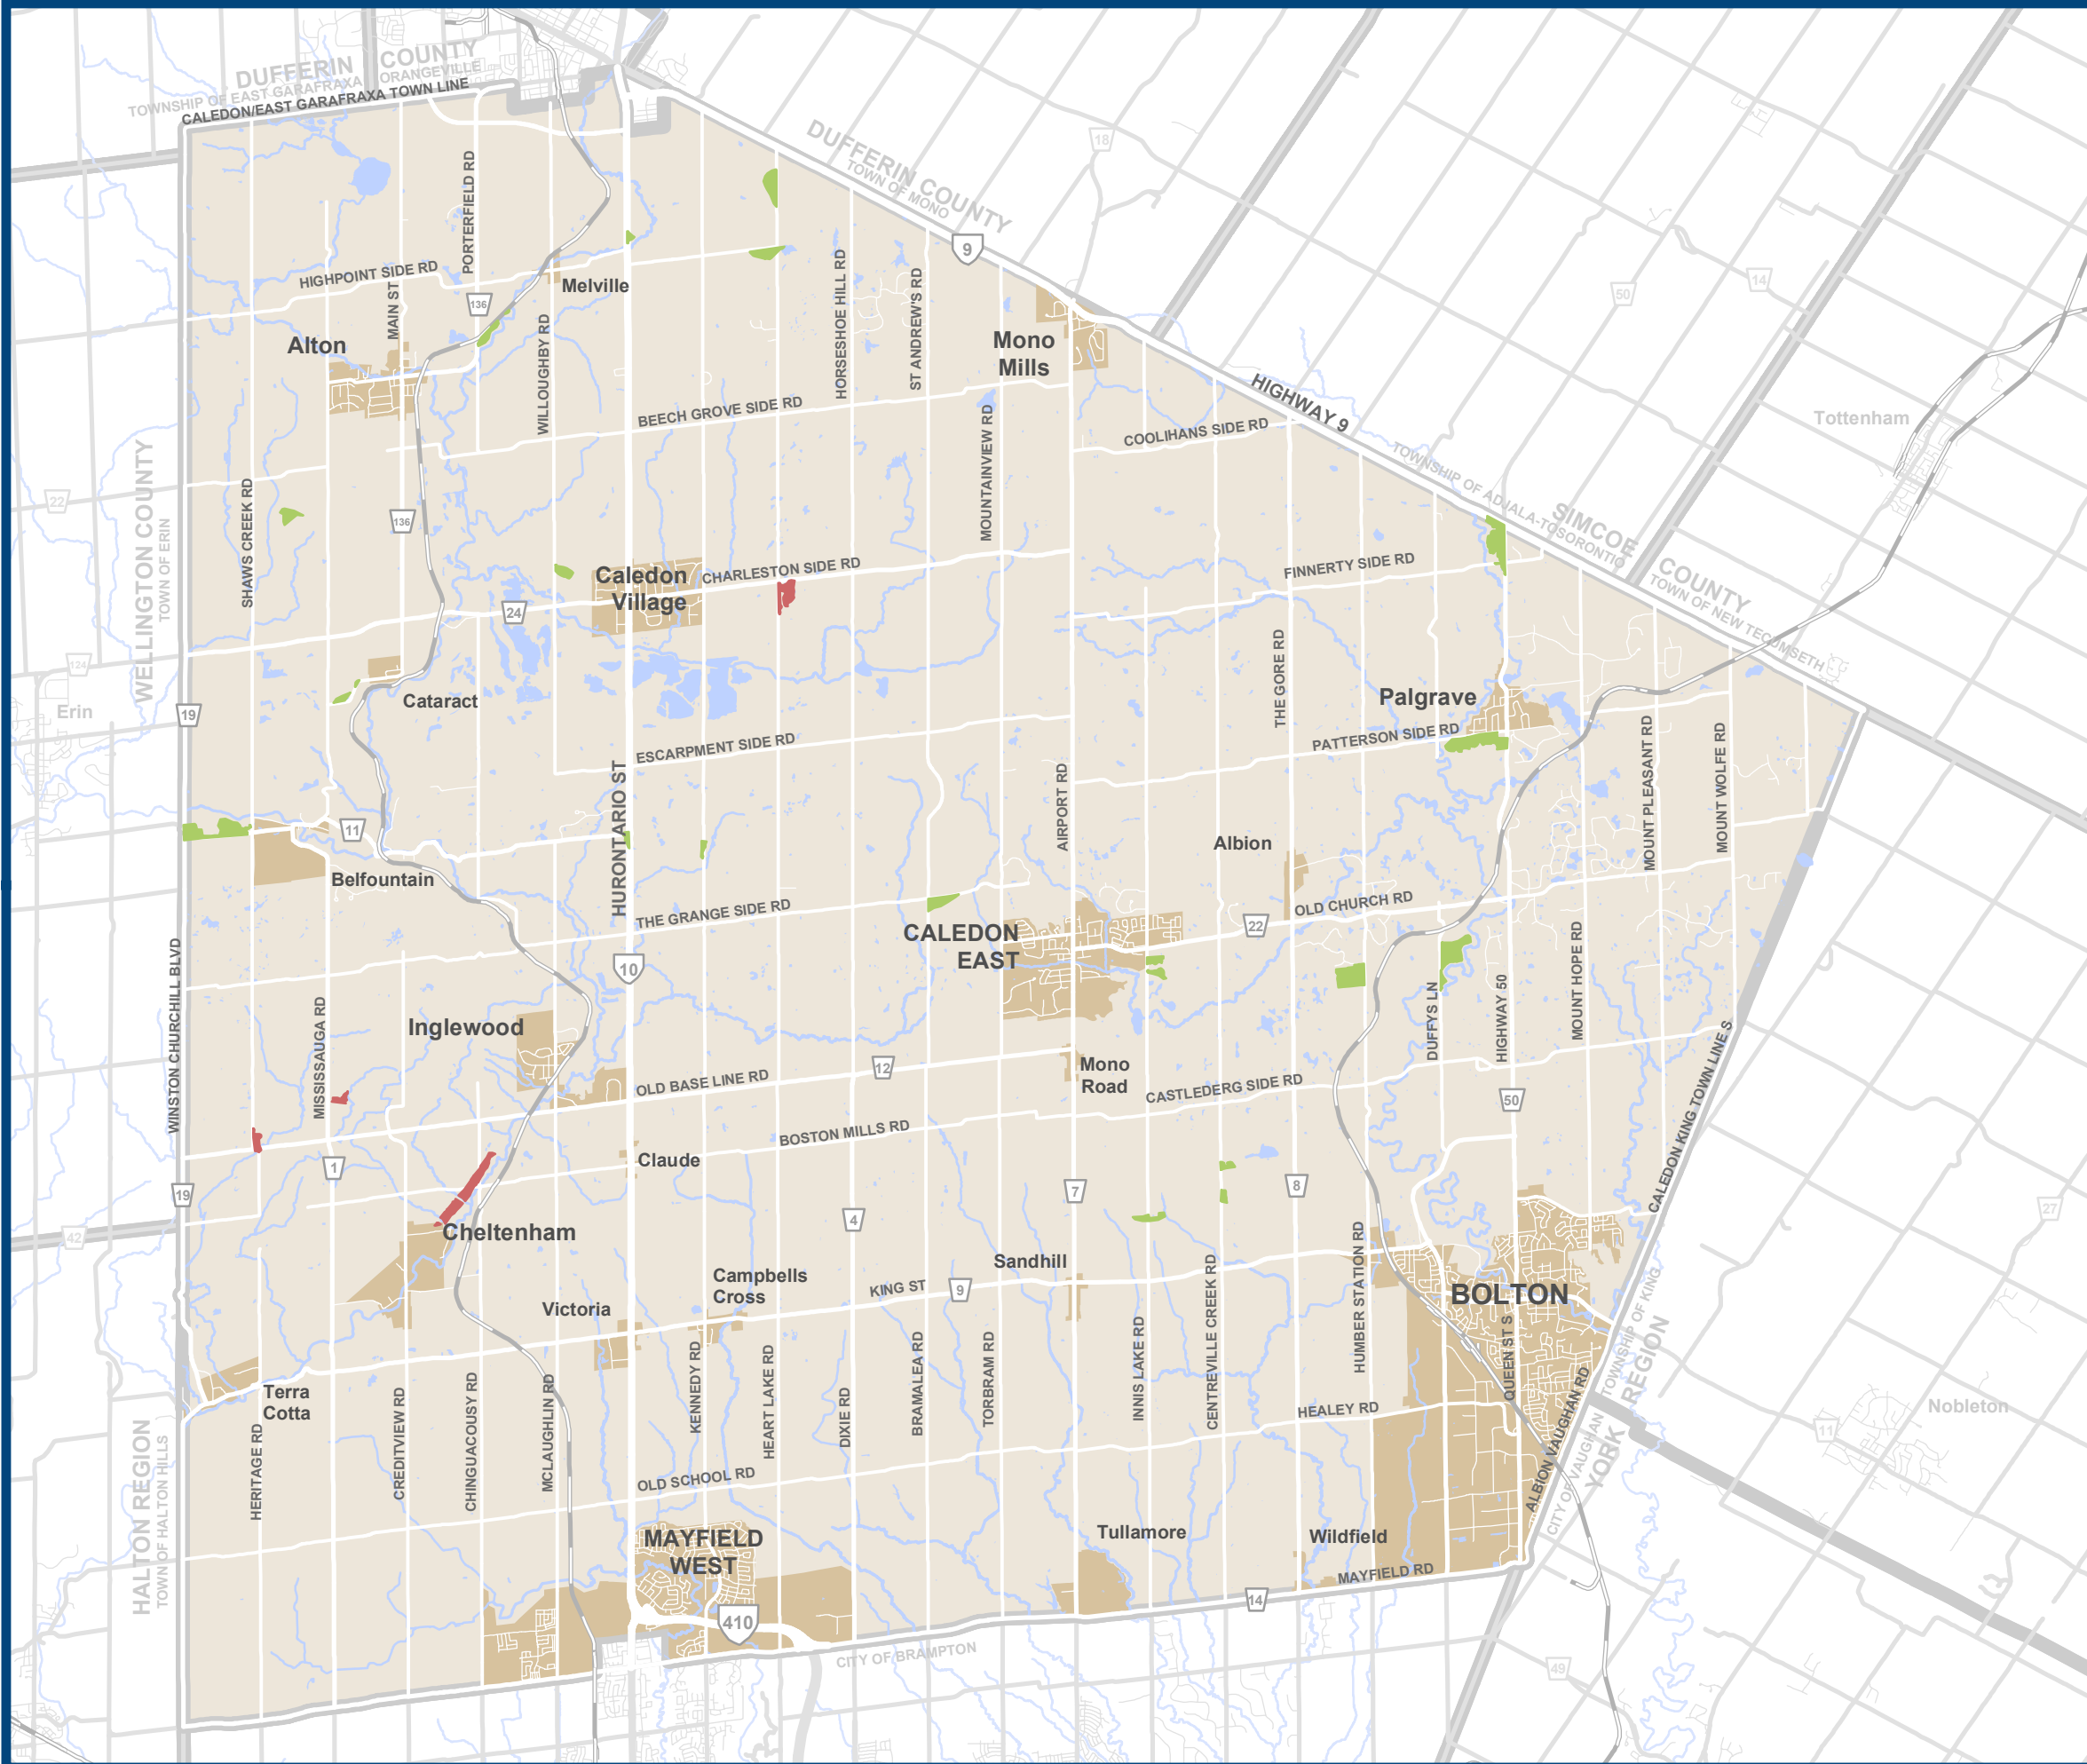

# Appendix II AGGREGATE RESOURCE FRAGMENTS

- Sand & Gravel Resource Fragment
- Bedrock Resource Fragment
- Settlement Area

- Provincial Road
- Regional Road
- Local Road
- Railway

Base Data Source: Town of Caledon