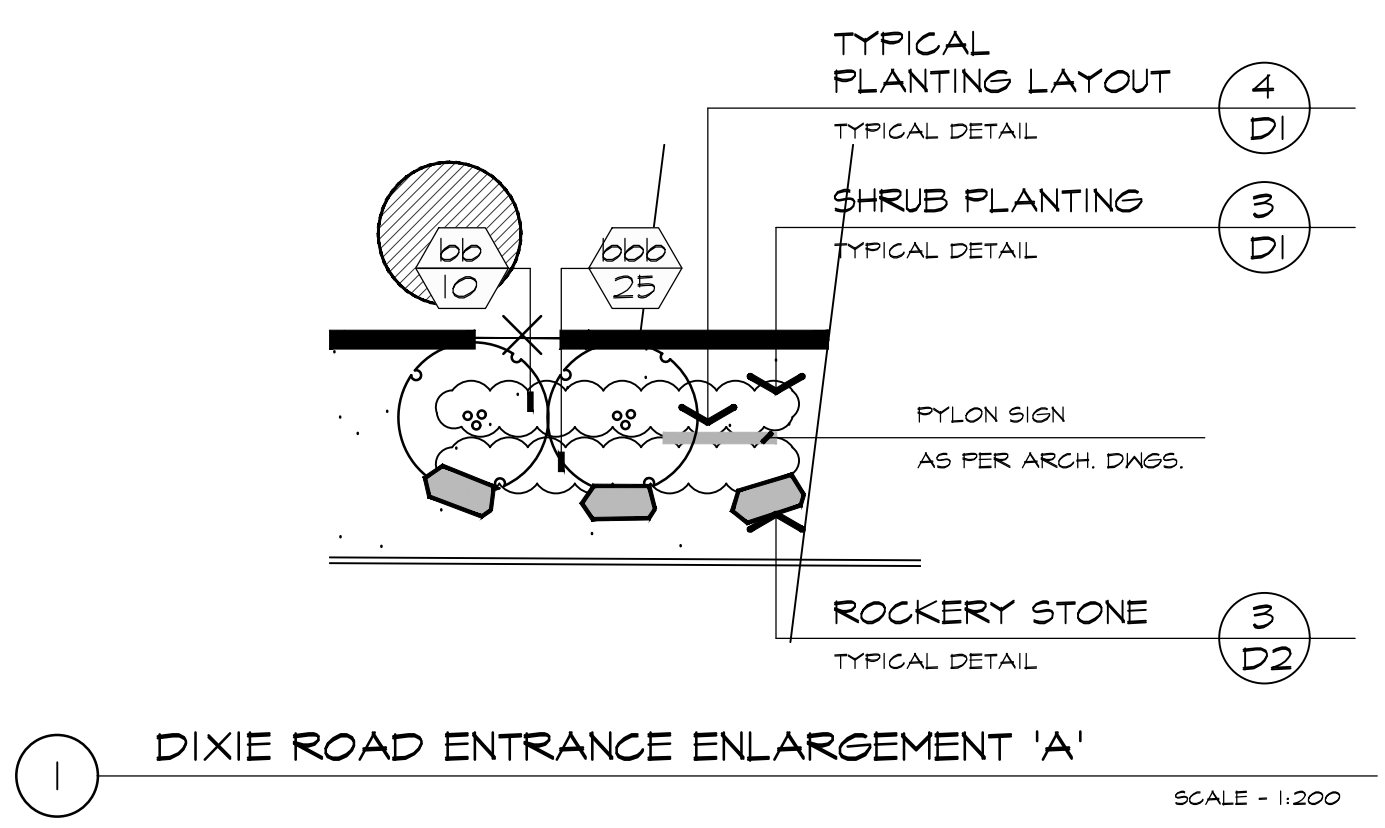

REFERENCE PLANT LIST

COMMON NAME	
DECIDUOUS TREES	
A	MARVO MAPLE
B	RED MAPLE
C	LEGACY SUGAR MAPLE
D	MAIDENHAIR TREE
E	SHADEMASTER HONEY-LOCUST
F	TULIP TREE
G	BLOODGOOD LONDON PLANETREE
H	WHITE OAK
K	VALLEY FORGE ELM
L	ACCOLADE ELM
T	BASSWOOD
ORNAMENTAL TREES	
M	ALLEGHENY SERVICEBERRY
N	EASTERN REDBUD
P	CHANTICLEER PEAR
CONIFEROUS TREES	
Q	WHITE FIR
R	BLUE COLORADO SPRUCE
S	EASTERN WHITE PINE
BROADLEAF EVERGREENS	
oo	BLONDY EUNYMUS
CONIFEROUS SHRUBS	
bb	ARCADIA JUNIPER
cc	DENSE YEW
DECIDUOUS SHRUBS	
dd	ARCTIC FIRE DOGWOOD
ee	RED RUSOSA ROSE
ff	BLUE ARCTIC WILLOW
gg	DARTS GOLD NINEBARK
hh	GRO-LOW FRAGRANT SUMAC
jj	GOLDFLAME SPIREA
kk	SILVER EDGE DOGWOOD
PERENNIALS AND GRASSES	
ooo	KARLEY ROSE FOUNTAIN GRASS
bbb	STELLA DIORO DAYLILY
ccc	KARL FOERSTER FEATHER REED GRASS
ddd	AUTUMN JOY SEDUM
eee	PATRIOT HOSTA

SEE SHEET D-1 FOR MASTER PLANT LIST

REFERENCE PLAN

LEGEND

BASE INFORMATION OBTAINED ELECTRONICALLY FROM BALDASSARRA ARCHITECTS INC. (TEL. 905-660-0722)

VI.	date	version	RS/LK by
1	FEB 24 2021	ISSUED FOR FIRST SUBMISSION	RS/LK

ALEXANDER BUDREVICS
ASSOCIATES LIMITED
LANDSCAPE ARCHITECTS

895 Don Mills Road, Second Tower, Suite 212
Toronto, Ontario, Canada, M3C 1W3

416.444.5201
416.444.5208

www.budrevics.com

project SP No. PRE-20-0096
PROPOSED INDUSTRIAL DEVELOPMENT
12862 DIXIE ROAD
CALEDON, ONTARIO
TRIBAL PARTNERS CANADA INC.

LANDSCAPE PLAN

date	JANUARY 4, 2021	drawn	KM
scale*	1:500	file	3415 L5 R0-2101XX
direction		project no.	3415
		sheet no.	L-5

*NOTED SCALE IS APPLICABLE ONLY WHEN PRINTED ON ARCH D (34"x36") SIZE SHEET