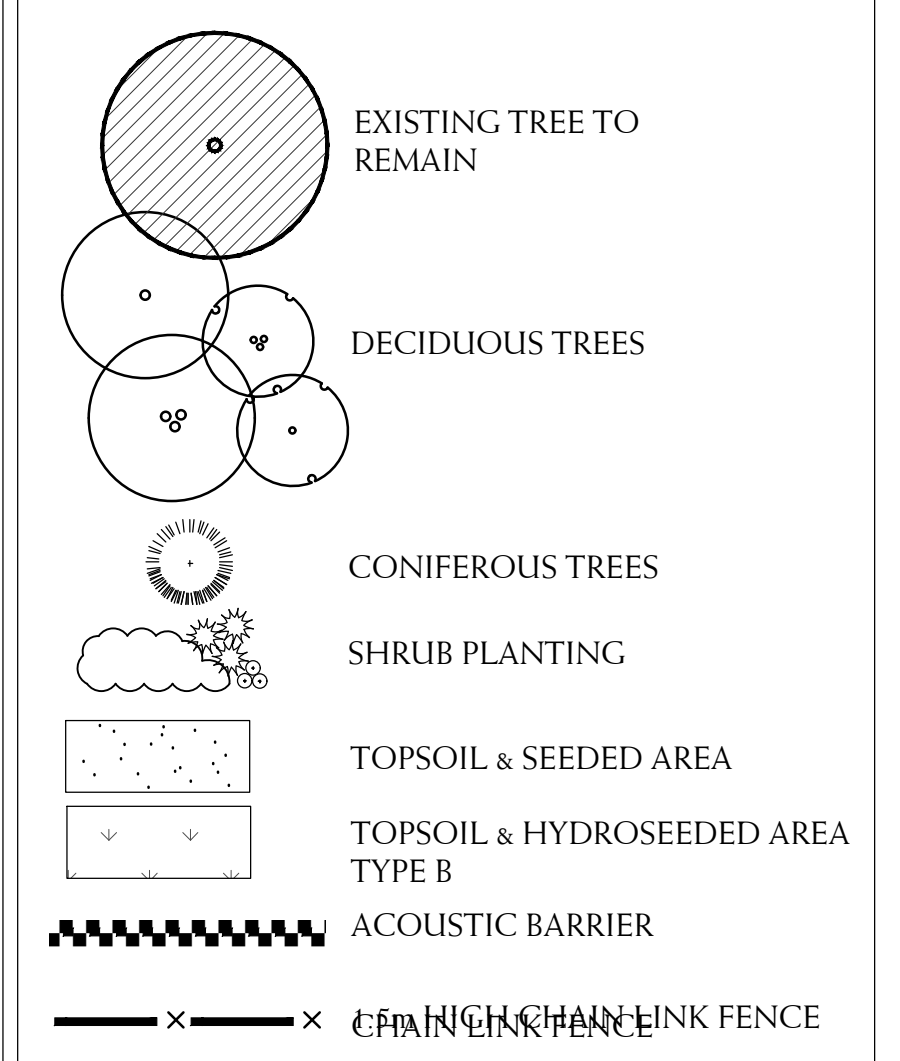

REFERENCE PLAN

LEGEND

BASE INFORMATION OBTAINED ELECTRONICALLY FROM BALDASSARRA ARCHITECTS INC. (TEL. 905-660-0722)

VI.	date	version	RS/LK by
1	FEB 24 2021	ISSUED FOR FIRST SUBMISSION	RS/LK

ALEXANDER BUDREVICS
ASSOCIATES LIMITED
LANDSCAPE ARCHITECTS

895 Don Mills Road, Second Tower, Suite 212
Toronto, Ontario, Canada, M3C 1W3

416.444.5201
416.444.5208

www.budrevics.com

project SP No. PRE-20-0096
PROPOSED INDUSTRIAL DEVELOPMENT
12862 DIXIE ROAD
CALEDON, ONTARIO
TRIBAL PARTNERS CANADA INC.

LANDSCAPE PLAN

date	JANUARY 4, 2021	drawn	KM
scale*	1:500	file	3415 L5 R0-2101XX
direction		project no.	3415
		sheet no.	L-5

*NOTED SCALE IS APPLICABLE ONLY WHEN PRINTED ON ARCH D (34"x36") SIZE SHEET