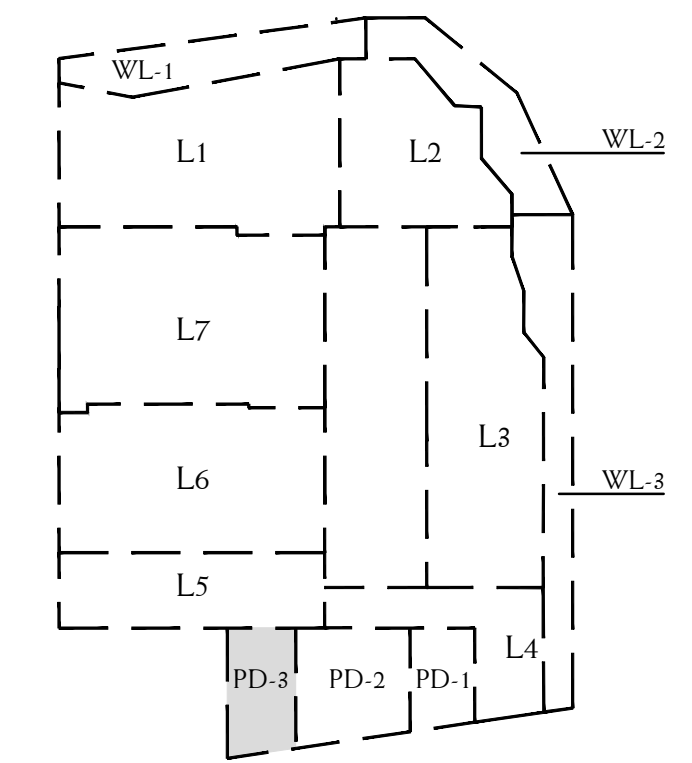

REFERENCE PLAN

LEGEND

- DECIDUOUS TREES
- CONIFEROUS TREES
- SHRUB PLANTING
- LIMIT OF ZONE 3
- LIMIT OF ZONE 4
- PERMANENT WATER LEVEL
- LIMIT OF SWM POND BLOCK
- AQUATIC PLANTINGS
- TYPE 1 SEED MIX
- TYPE 3 SEED MIX

BASE INFORMATION OBTAINED ELECTRONICALLY FROM BALDASSARRA ARCHITECTS INC. (TEL. 905-660-0722)

V1.	date	version	by
MAR 11 2021	ISSUED FOR FIRST SUBMISSION	KM	

ALEXANDER BUDREVICS
ASSOCIATES LIMITED
LANDSCAPE ARCHITECTS

895 Don Mills Road, Second Tower, Suite 212
Toronto, Ontario, Canada, M3C 1W3

416.444.5201
416.444.5208

www.budrevics.com

project
PROPOSED INDUSTRIAL DEVELOPMENT
12035 DIXIE ROAD
CALEDON, ONTARIO
TRIBAL PARTNERS CANADA INC.

drawing
SWM POND LANDSCAPE PLAN

date	MARCH 9, 2021	drawn	KM
scale*	1:300	file	3416 PD3 V1-210311
direction		project no.	3416
		sheet no.	PD-3

*NOTED SCALE IS APPLICABLE ONLY WHEN PRINTED ON ARCH D (34"x36") SIZE SHEET