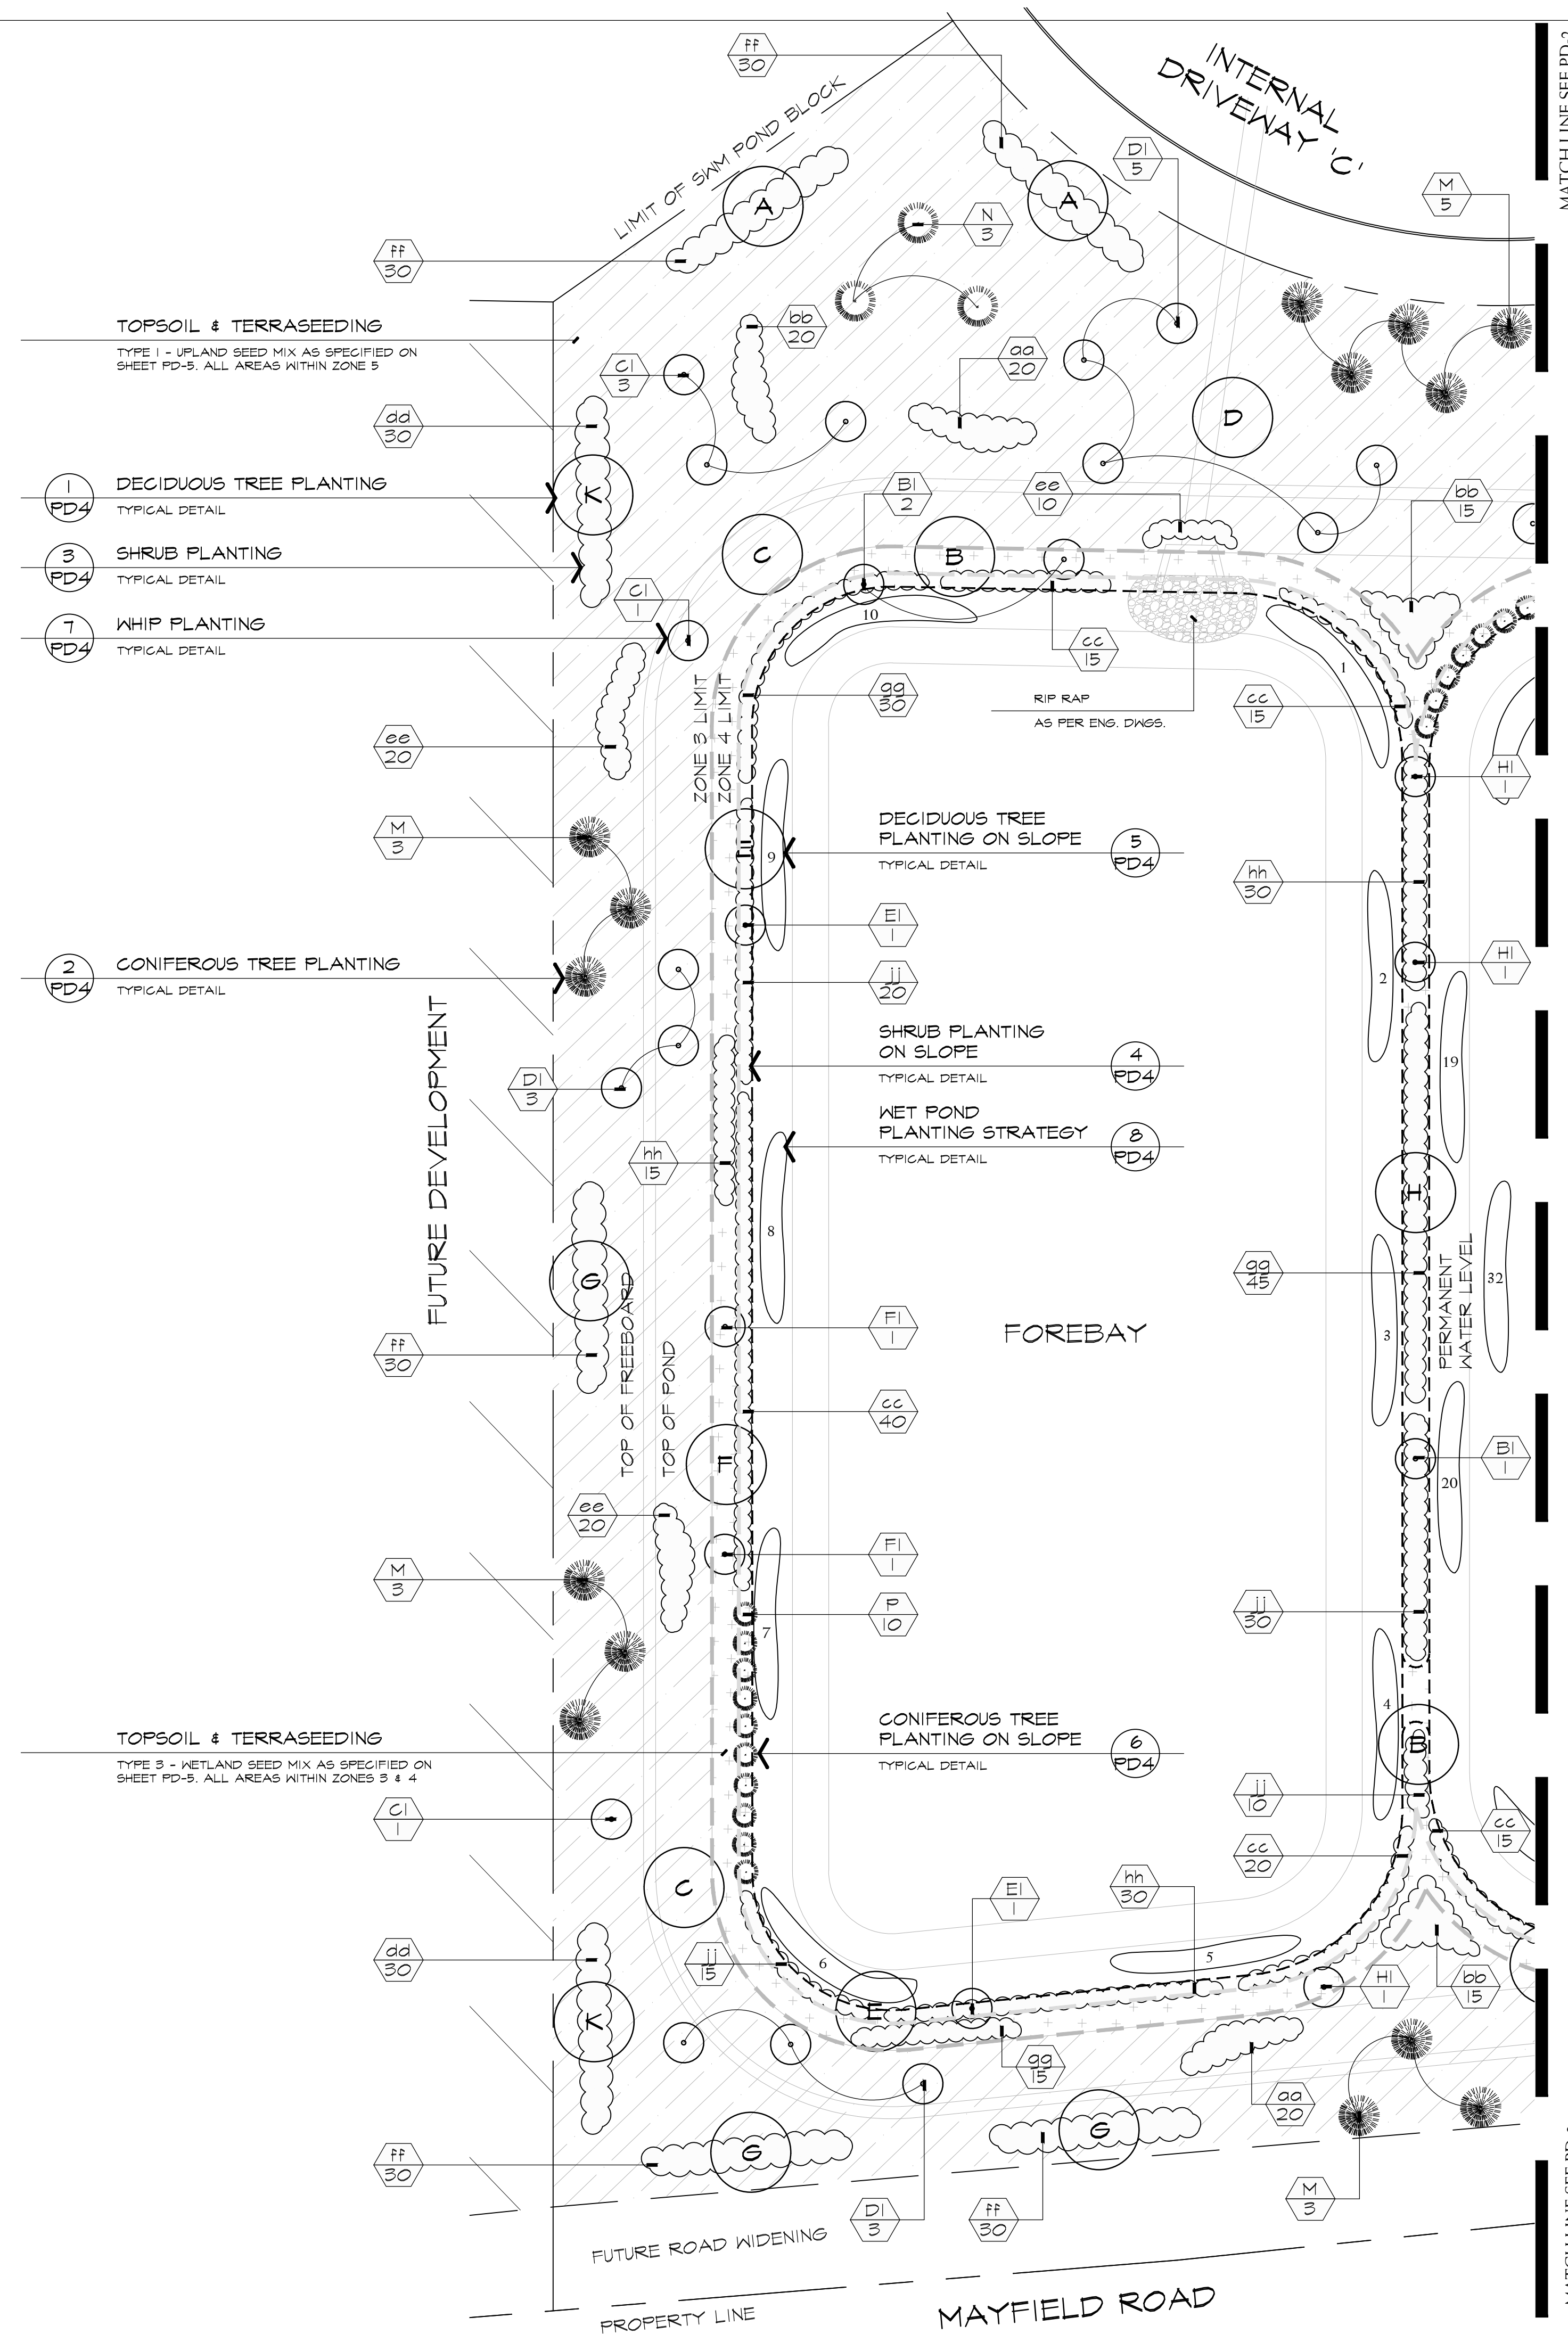

REFERENCE PLANT LIST

KEY	COMMON NAME	KEY	COMMON NAME
DECIDUOUS TREES		CONIFEROUS TREES	
A	RED MAPLE	M	WHITE SPRUCE
AI	RED MAPLE	N	EASTERN WHITE PINE
B	SILVER MAPLE	P	WHITE CEDAR
BI	SILVER MAPLE	DECIDUOUS SHRUBS	
C	SHAGBARK HICKORY	aa	SMOOTH SERVICEBERRY
CI	SHAGBARK HICKORY	bb	GRAY DOGWOOD
D	BALSAM POPLAR	cc	RED OSIER DOGWOOD
DI	BALSAM POPLAR	dd	BUSH HONEYSUCKLE
E	SWAMP WHITE OAK	ee	STAGHORN SUMAC
EI	SWAMP WHITE OAK	ff	MEADOW ROSE
F	BUR OAK	gg	COMMON ELDERBERRY
FI	BUR OAK	hh	COMMON NINEBARK
G	RED OAK	II	PUSSY WILLOW
H	BLACK WILLOW		
HI	BLACK WILLOW		
K	AMERICAN ELM		

SEE SHEET PD-5 FOR MASTER PLANT LIST

FOR SHEET PD-1 SEE NATURALIZATION SPECIFICATIONS ON SHEET PD-5

SEEDED AREAS NOT TO BE MOWED

TOWN OF CALEDON
PLANNING
RECEIVED
March 17, 2021