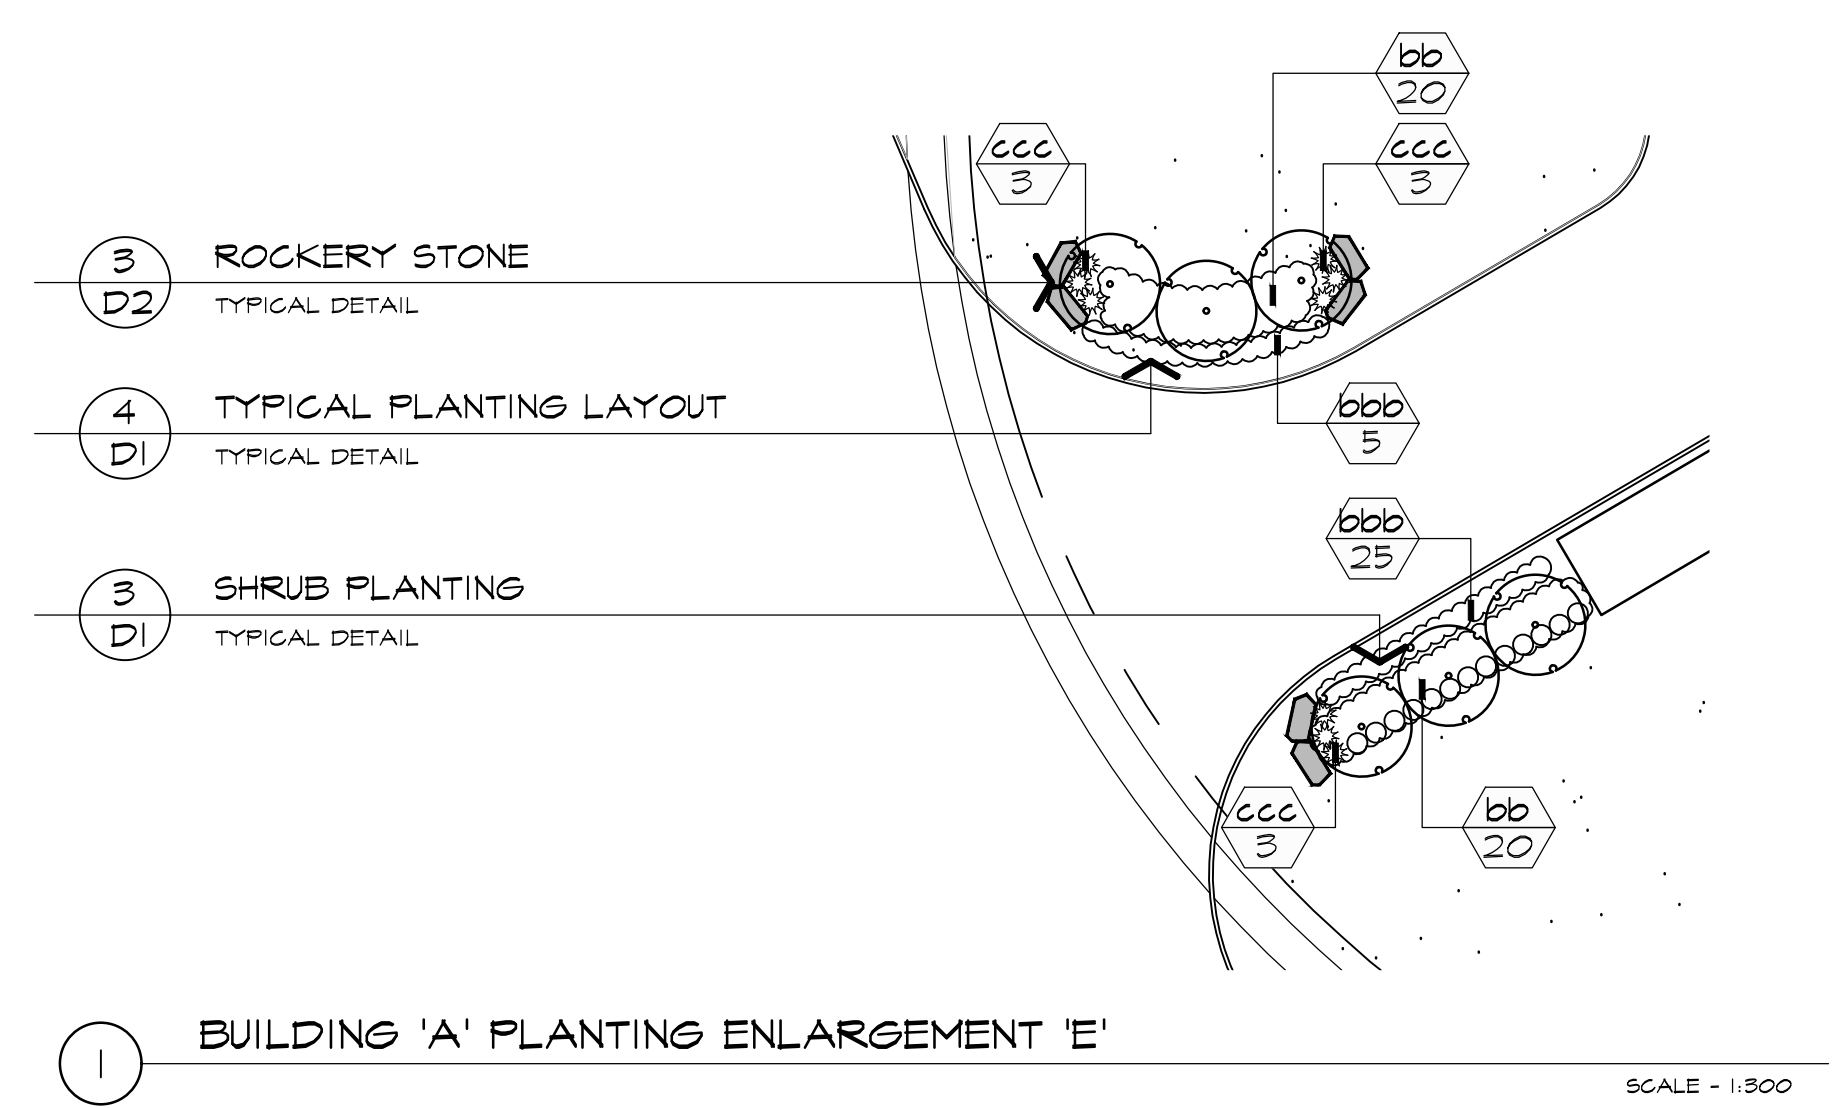

SCALE - 1:500