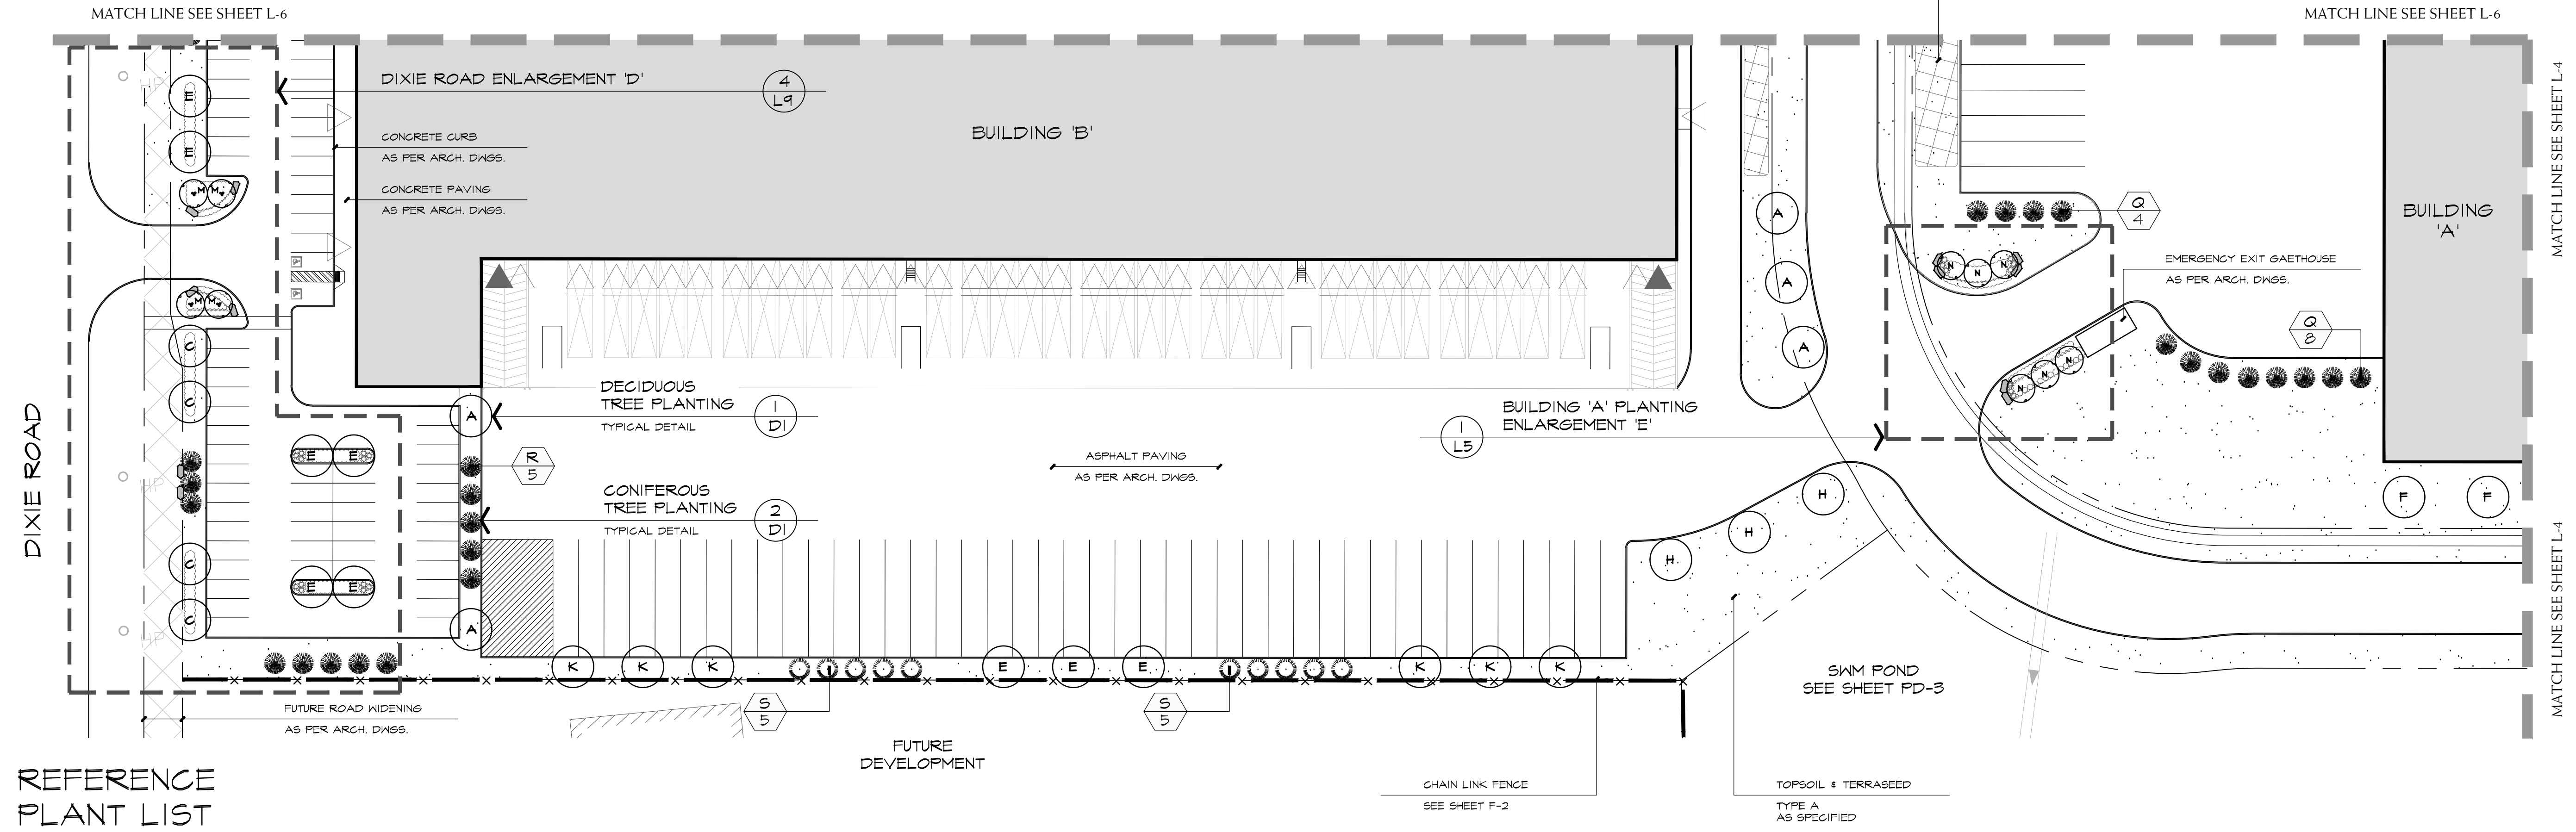

REFERENCE PLANT LIST

1. COMMON NAME
2. **DECIDUOUS TREES**
3. A MARMO MAPLE
   - B RED MAPLE
   - C LEGACY SUGAR MAPLE
   - D MAIDENHAIR TREE
   - E SHADENMASTER HONEY-LOCUST
   - F TULIP TREE
   - G BLOODGOOD LONDON PLANETREE
   - H WHITE OAK
   - K VALLEY FORGE ELM
   - L ACCOLADE ELM
   - T BASSWOOD
4. **ORNAMENTAL TREES**
5. M ALLEGHENY SERVICEBERRY
   - N EASTERN REDBUD
   - P CHANTICLEER PEAR
6. **CONIFEROUS TREES**
7. Q WHITE FIR
   - R BLUE COLORADO SPRUCE
   - S EASTERN WHITE PINE
8. **BROADLEAF EVERGREENS**
9. aa BLONDY EUONYMUS
10. **CONIFEROUS SHRUBS**
11. bb ARCADIA JUNIPER
    - cc DENSE YEW
12. **DECIDUOUS SHRUBS**
13. dd ARCTIC FIRE DOGWOOD
    - ee RED RUGOSA ROSE
    - ff BLUE ARCTIC WILLOW
    - gg DART'S GOLD NINEBARK
    - hh GRO-LOW FRAGRANT SUMAC
    - jj GOLDFLAME SPIREA
    - kk SILVER EDGE DOGWOOD
14. **PERENNIALS AND GRASSES**
15. ooo KARLEY ROSE FOUNTAIN GRASS
    - bbb STELLA D'ORO DAYLILY
    - ccc KARL FOERSTER FEATHER REED GRASS
    - ddd AUTUMN JOY SEDUM
    - eee PATRIOT HOSTA
    - fff BLACK FOUNTAIN GRASS

SEE SHEET D-1 FOR MASTER SITE PLANT LIST