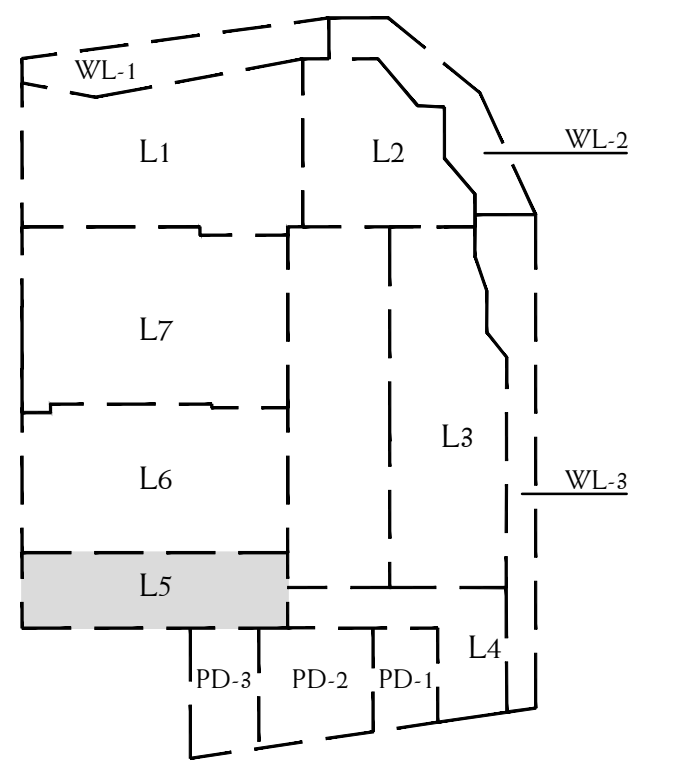

TOWN OF CALEDON
PLANNING
RECEIVED
March 17, 2021

REFERENCE PLAN

LEGEND

- DECIDUOUS TREES
- CONIFEROUS TREES
- SHRUB & GRASSES
- ROCKERY STONES
- TOPSOIL & TERRASEED TYPE A
- BEACH STONES
- CHAIN LINK FENCE

BASE INFORMATION OBTAINED ELECTRONICALLY FROM
BALDASSARRA ARCHITECTS INC. (TEL. 905-660-0722)

V1	MAR 11 2021	ISSUED FOR FIRST SUBMISSION	AV/LK
no.	date	version	by

ALEXANDER BUDREVICS
ASSOCIATES LTD.
LANDSCAPE ARCHITECTS

895 Don Mills Road, Second Tower, Suite 212
Toronto, Ontario, Canada, M3C 1W3

416.444.5201
416.444.5208

www.budrevics.com

project
PROPOSED INDUSTRIAL DEVELOPMENT
12035 DIXIE ROAD
CALEDON, ONTARIO
TRIBAL PARTNERS CANADA INC.

LANDSCAPE PLAN

date	MARCH 3, 2021	drawn	KM
scale*	1:500	file	3416 L5 V1-210311
direction		project no.	3416
		sheet no.	L-5