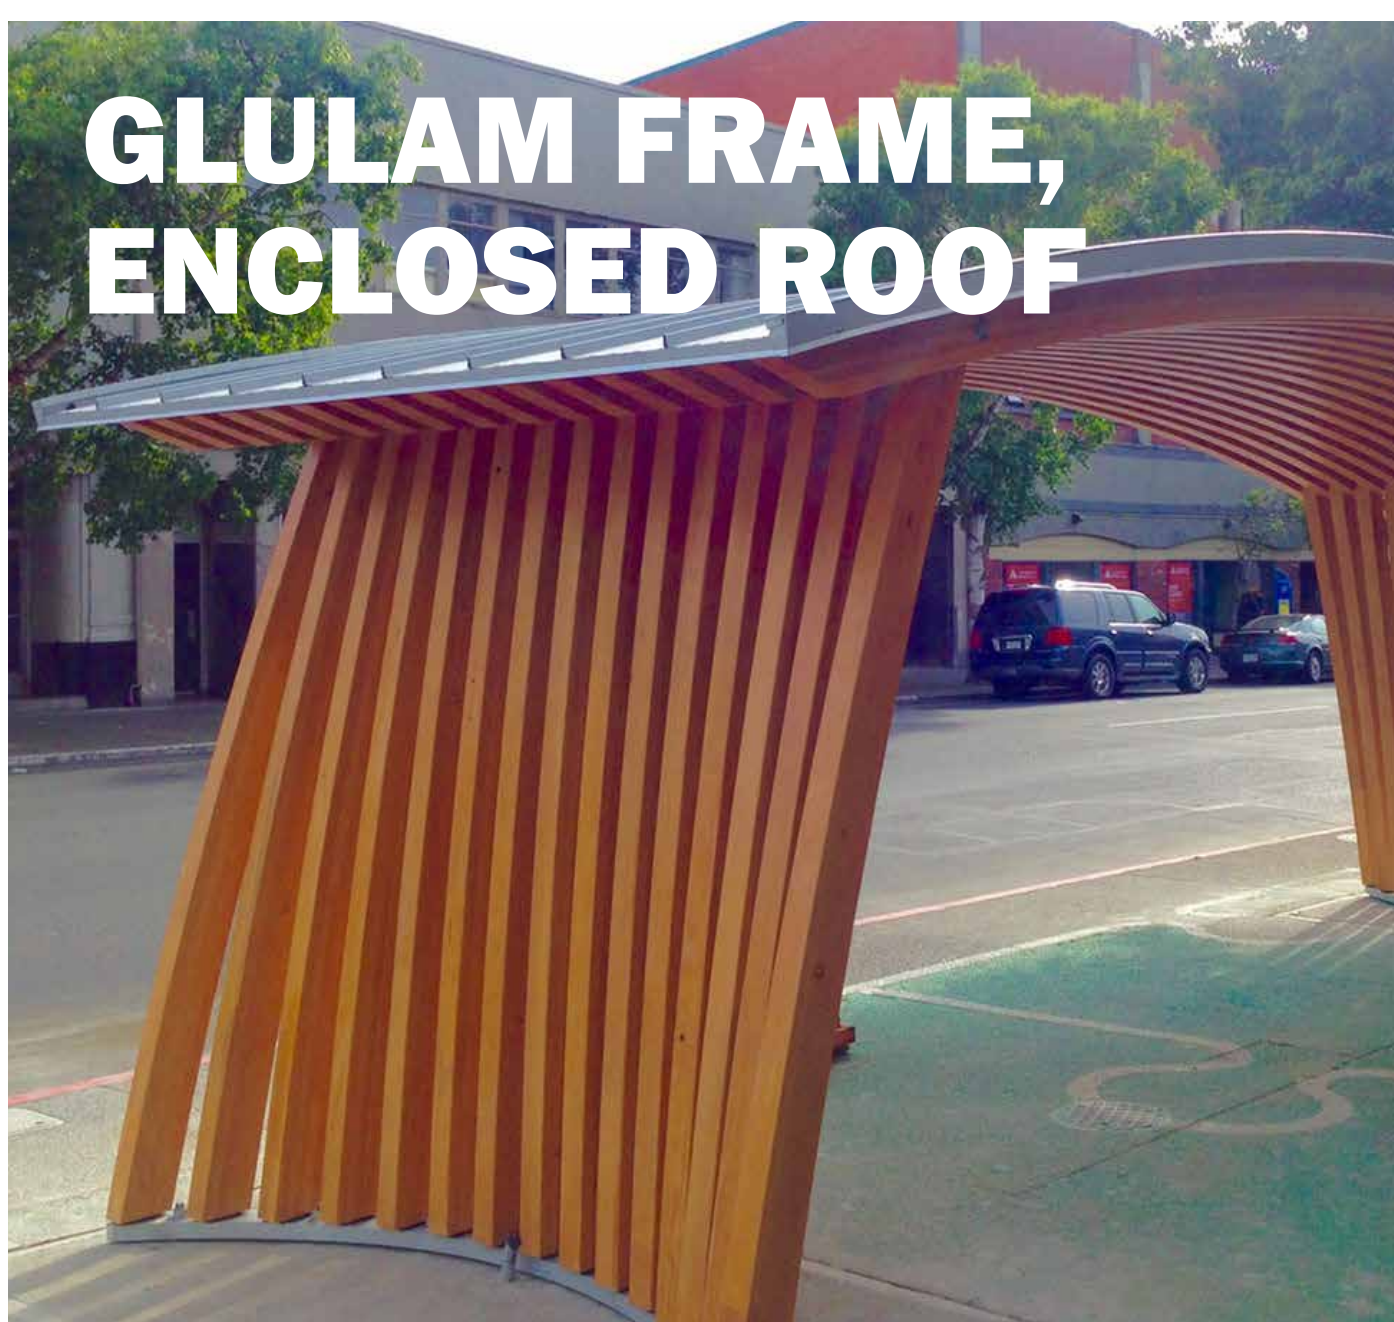

Terra Cotta Trail Head

3/
Ideas

Caledon Trailway

Materials

**FIELD
STONE**

**CRUSHED
STONE**

**CRUSHED
BRICK**

**WEATHERING
STEEL**

**WOOD
CLADDING**

**WOOD
POST/BEAM**

Feature Elements

**QUARRIED
STONE**

RED BRICK GABIONS

MARKER TREE

**LASER CUT
STEEL**

**HITCHING RAIL
WITH SIGN**

**RECALLING THE
RAILWAY**

**BARN SWALLOW
HABITAT**

BAT BOX

BIRD BOX

Terra Cotta Trail Head

Caledon Trailway

Pavilion

Seating

Terra Cotta Trail Head

Caledon Trailway

Planting and Runoff Capture

Interpretation and Nature Experience