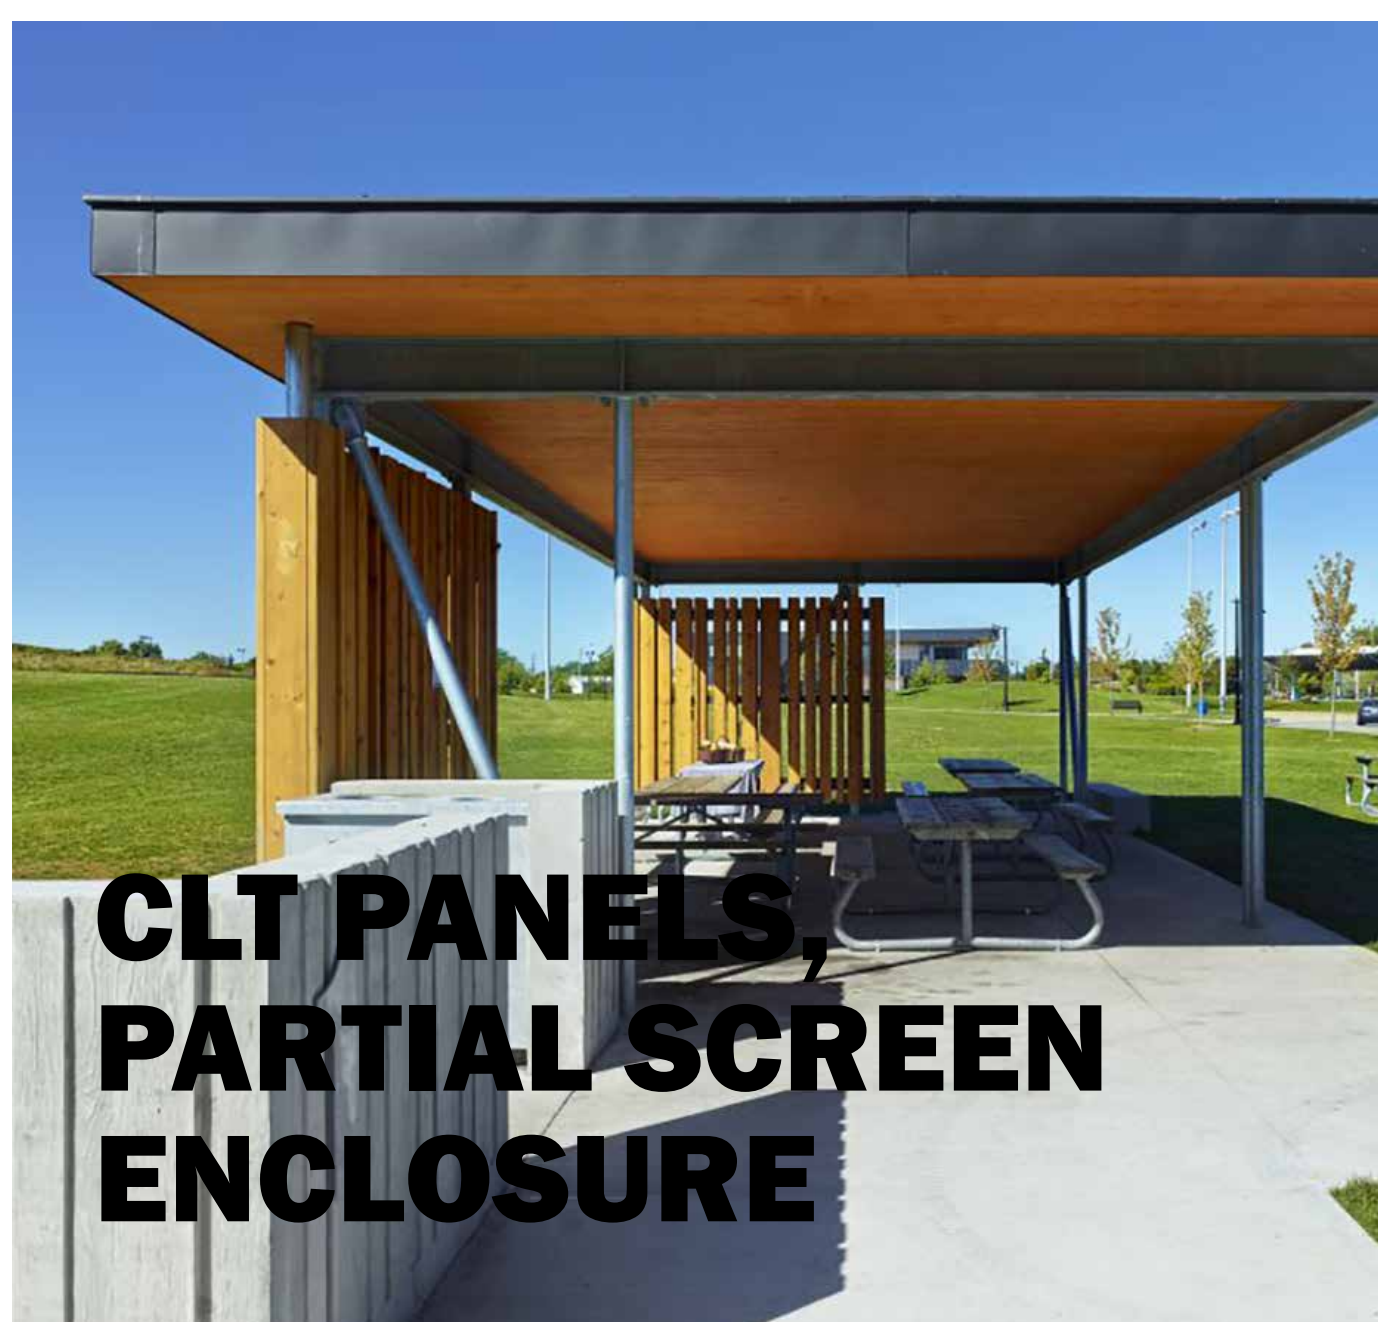

**WOOD
CLADDING**

**WOOD
POST/BEAM**

Feature Elements

**QUARRIED
STONE**

RED BRICK GABIONS

MARKER TREE

**LASER CUT
STEEL**

**HITCHING RAIL
WITH SIGN**

**RECALLING THE
RAILWAY**

**BARN SWALLOW
HABITAT**

BAT BOX

BIRD BOX

Terra Cotta Trail Head

Caledon Trailway

Pavilion

Seating