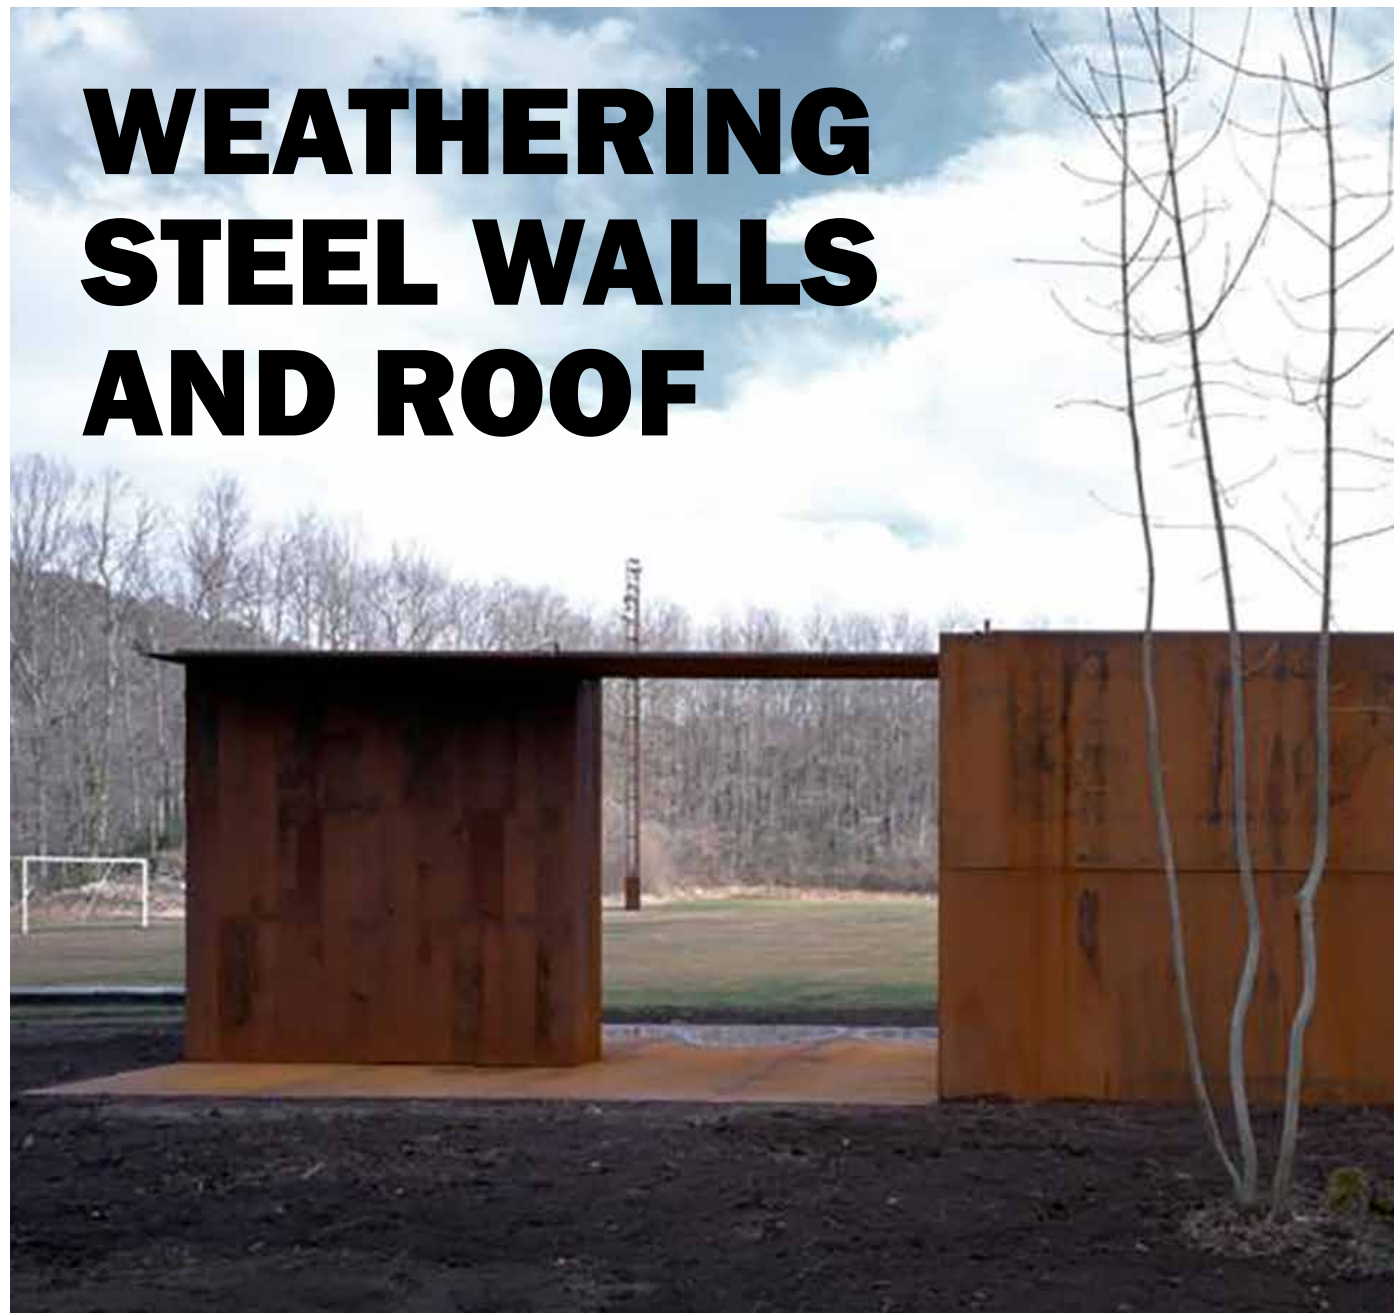

Terra Cotta Trail Head

3/
Ideas

Caledon Trailway

Materials

**FIELD
STONE**

**CRUSHED
STONE**

**CRUSHED
BRICK**

**WEATHERING
STEEL**

**WOOD
CLADDING**

**WOOD
POST/BEAM**

Feature Elements

**QUARRIED
STONE**

RED BRICK GABIONS

MARKER TREE

**LASER CUT
STEEL**

**HITCHING RAIL
WITH SIGN**

**RECALLING THE
RAILWAY**

**BARN SWALLOW
HABITAT**

BAT BOX

BIRD BOX

Terra Cotta Trail Head

Caledon Trailway

Pavilion

Seating