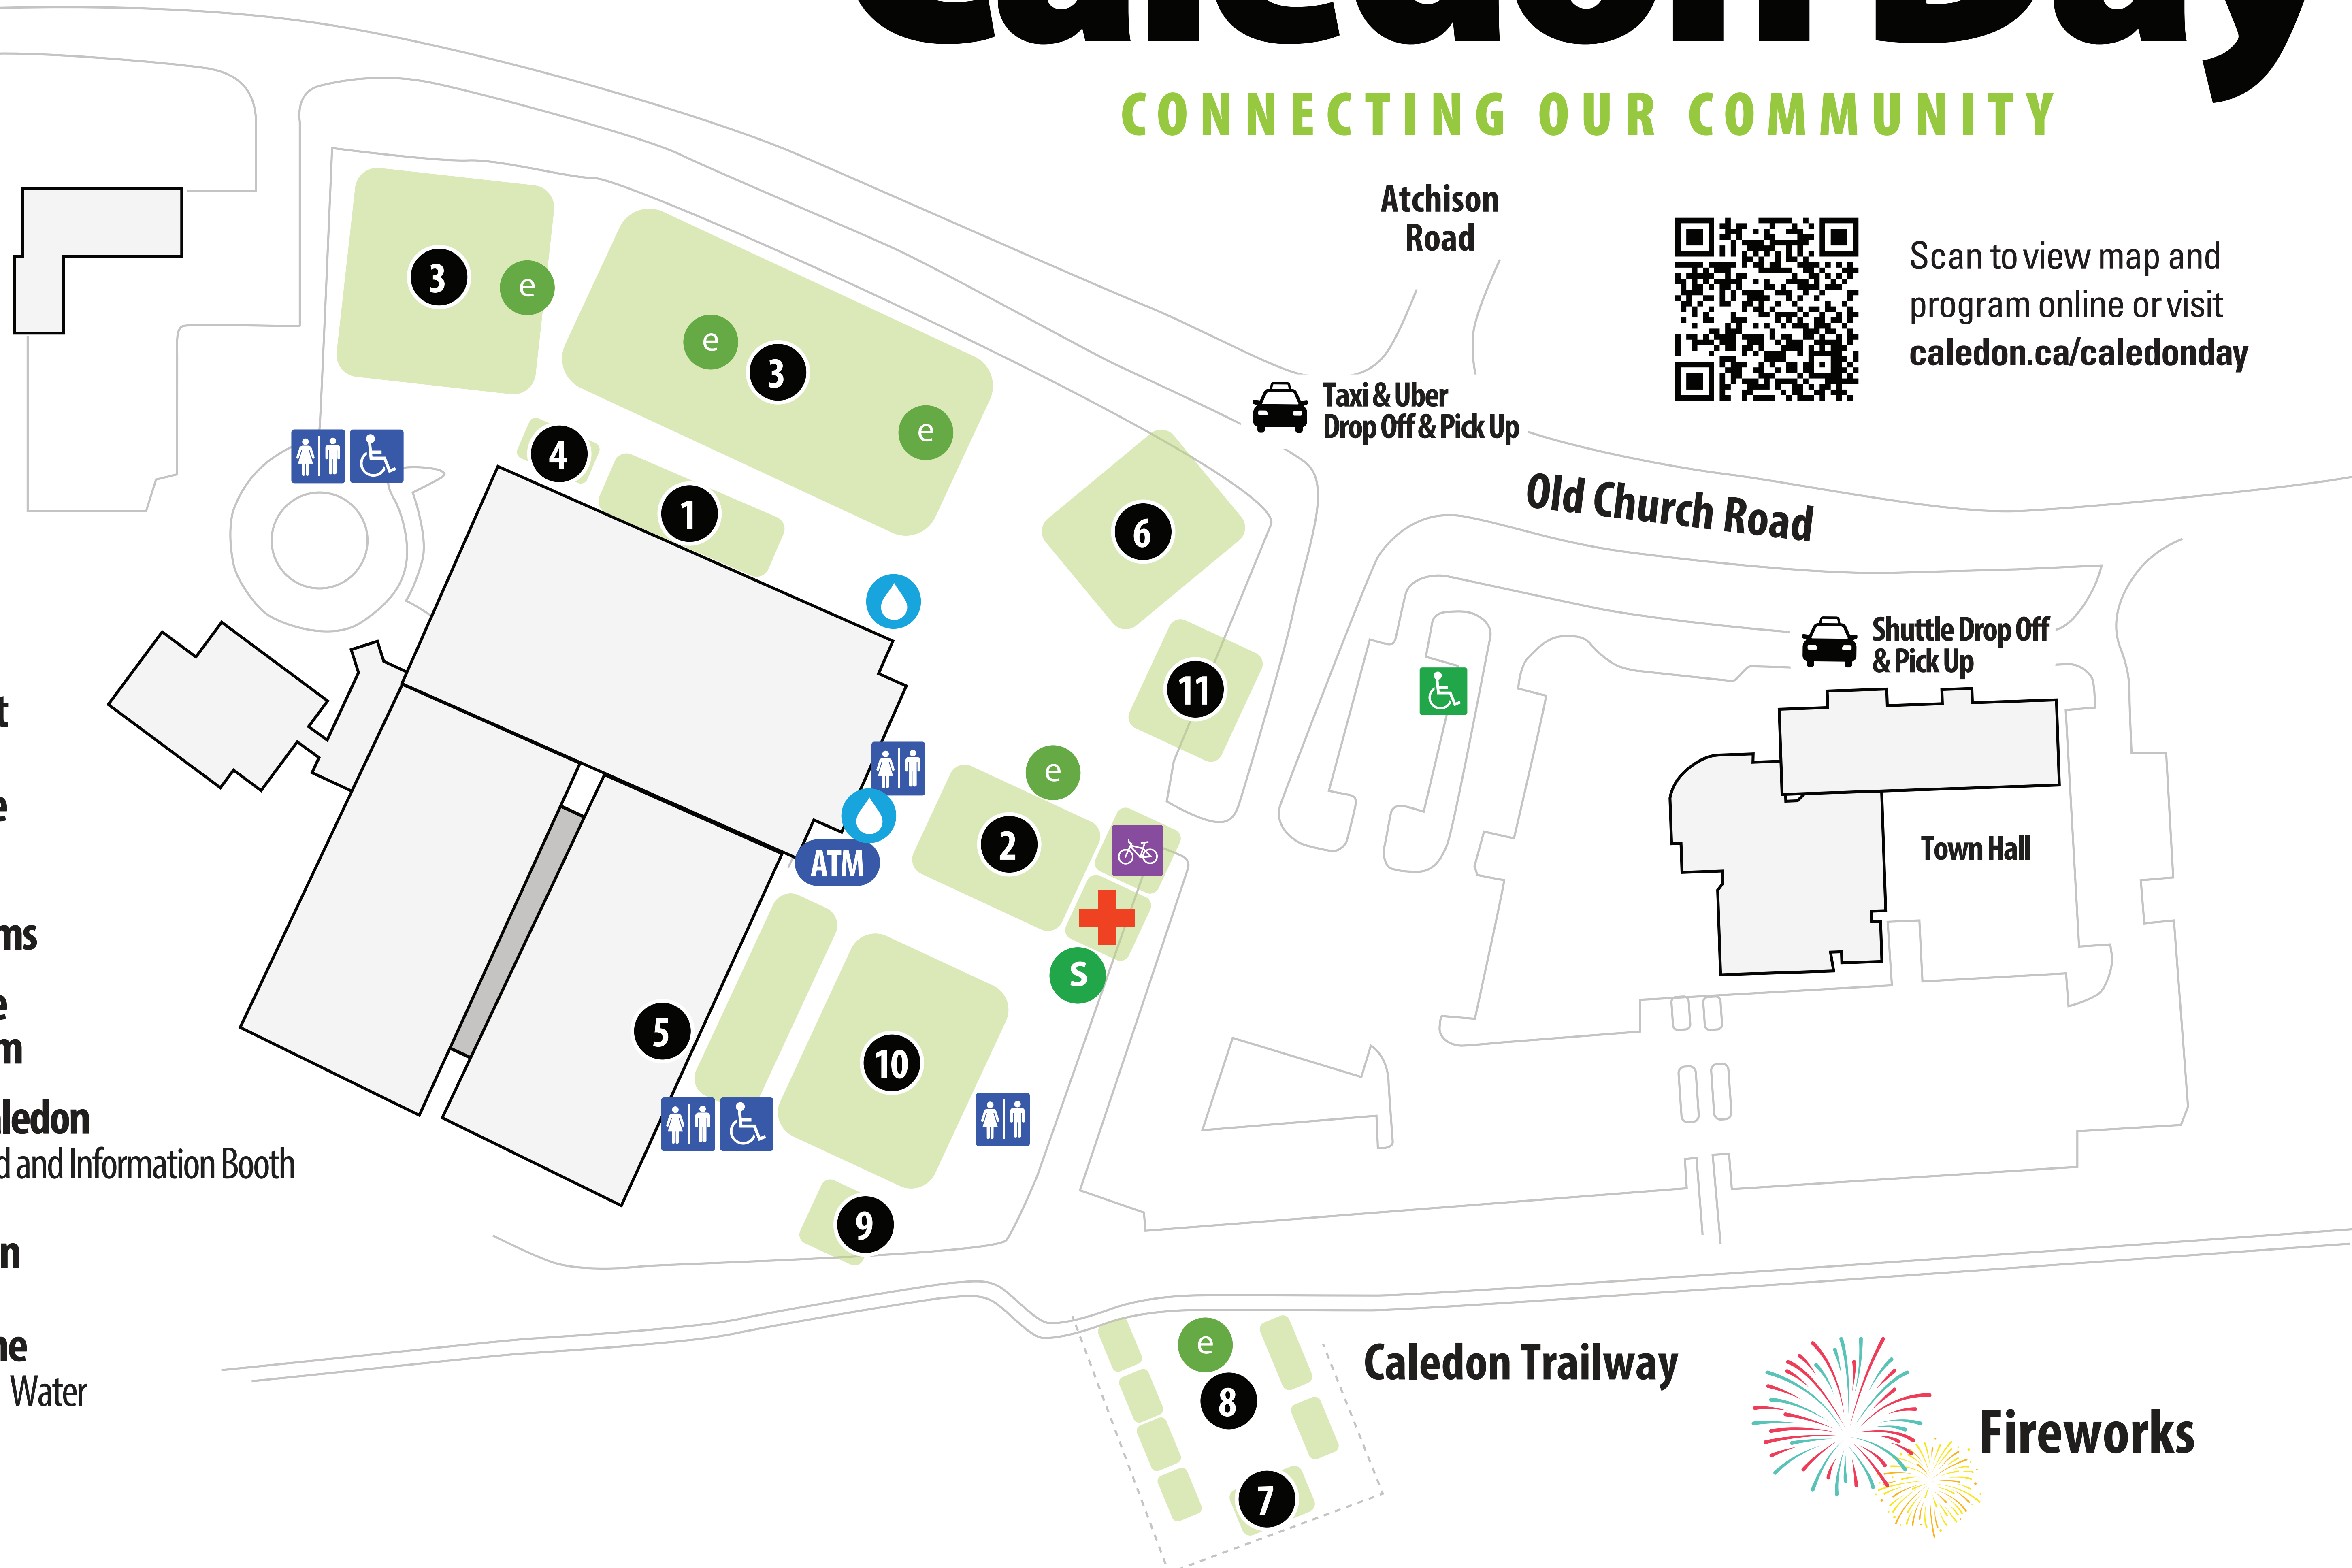

Free parking available at Robert F. Hall  
and St. Cornelius Schools

# Caledon Day

CONNECTING OUR COMMUNITY

Scan to view map and  
program online or visit  
[caledon.ca/caledonday](http://caledon.ca/caledonday)

-  **Bike Valet**
-  **Accessible Parking**
-  **Washrooms**
-  **Accessible Washroom**
-  **Service Caledon**  
Lost & Found and Information Booth
-  **Eco Station**
-  **Water Zone**  
Free Filtered Water
-  **First Aid**

## MAP GUIDE:

- 1 Cheers Caledon
- 2 Community Corner
- 3 Food Vendors
- 4 Food Vendor Performers
- 5 Infant Feeding & Changing Station
- 6 Main Stage
- 7 Tim Horton's Community Stage
- 8 Tim Horton's Community Zone
- 9 Touch a Truck Zone
- 10 TD Vendor Zone
- 11 VIP Zone

## FEATURES:

**TIM HORTON'S COMMUNITY ZONE** – Visit the Community Zone for a variety of activities such as rock climbing, a mechanical bull, the Community Stage, arts and crafts, inflatables, a Tim Horton's Quenchers Chilling Zone, archery activation, face painting, a community mural, and more!