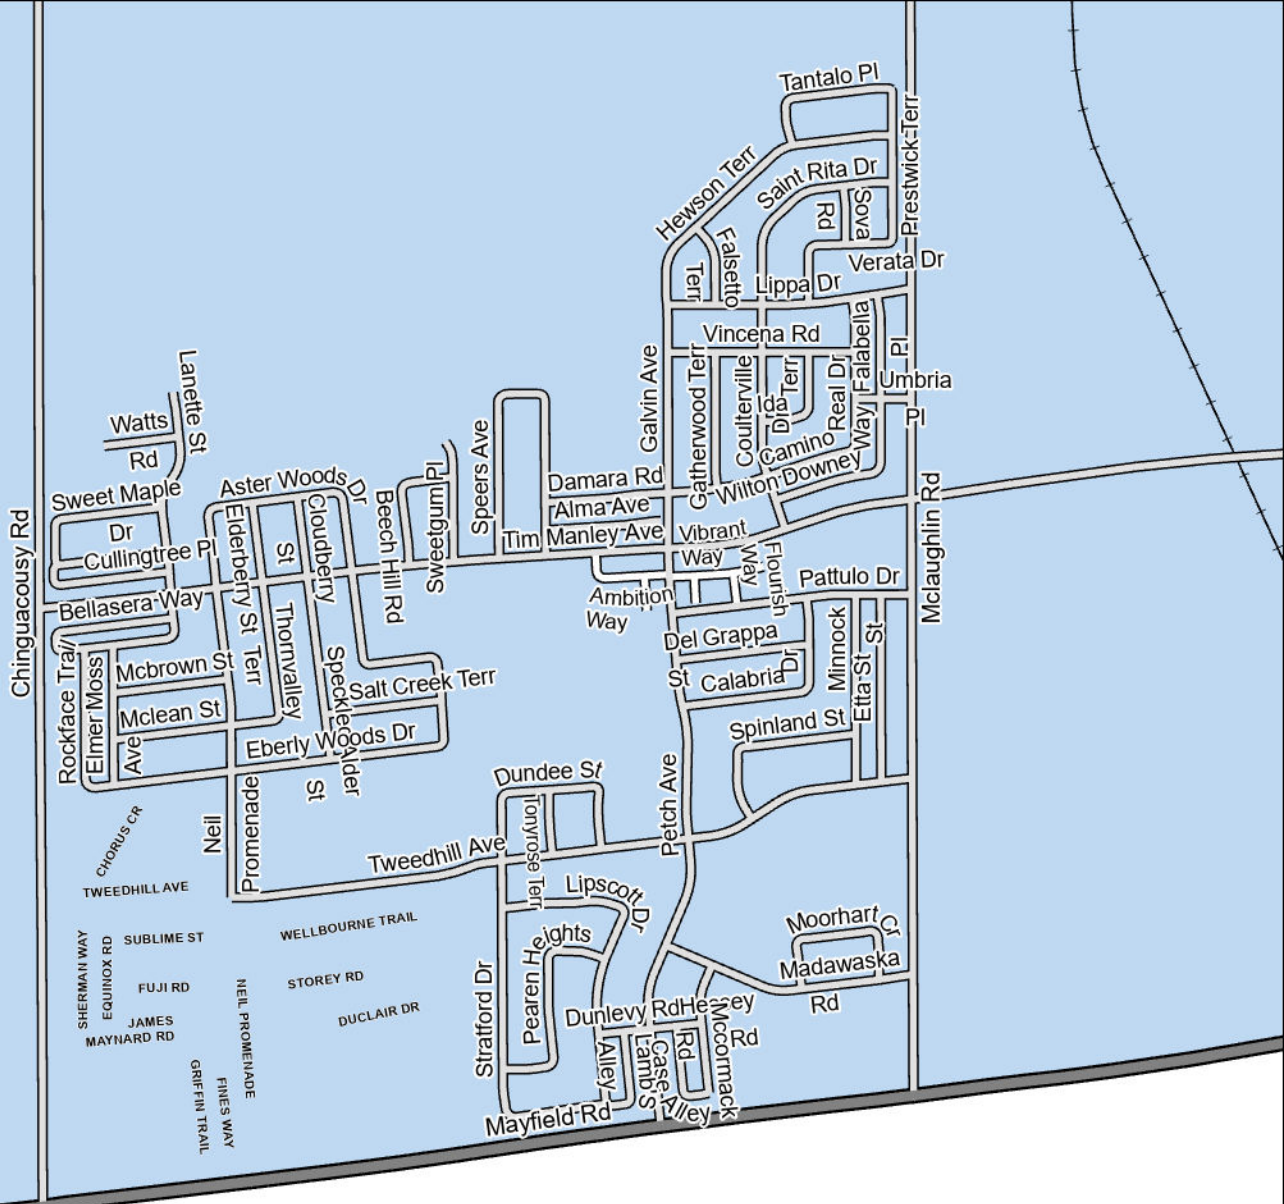

Municipal Street Guide -
2026 Mayfield West Map
46

Legend

Roads Overview

-  Provincial Highway
-  County Road
-  Regional Road
-  Local Road - Major
-  Local Road - Minor
-  Private
-  CPR

**CALEDON
VOTES**