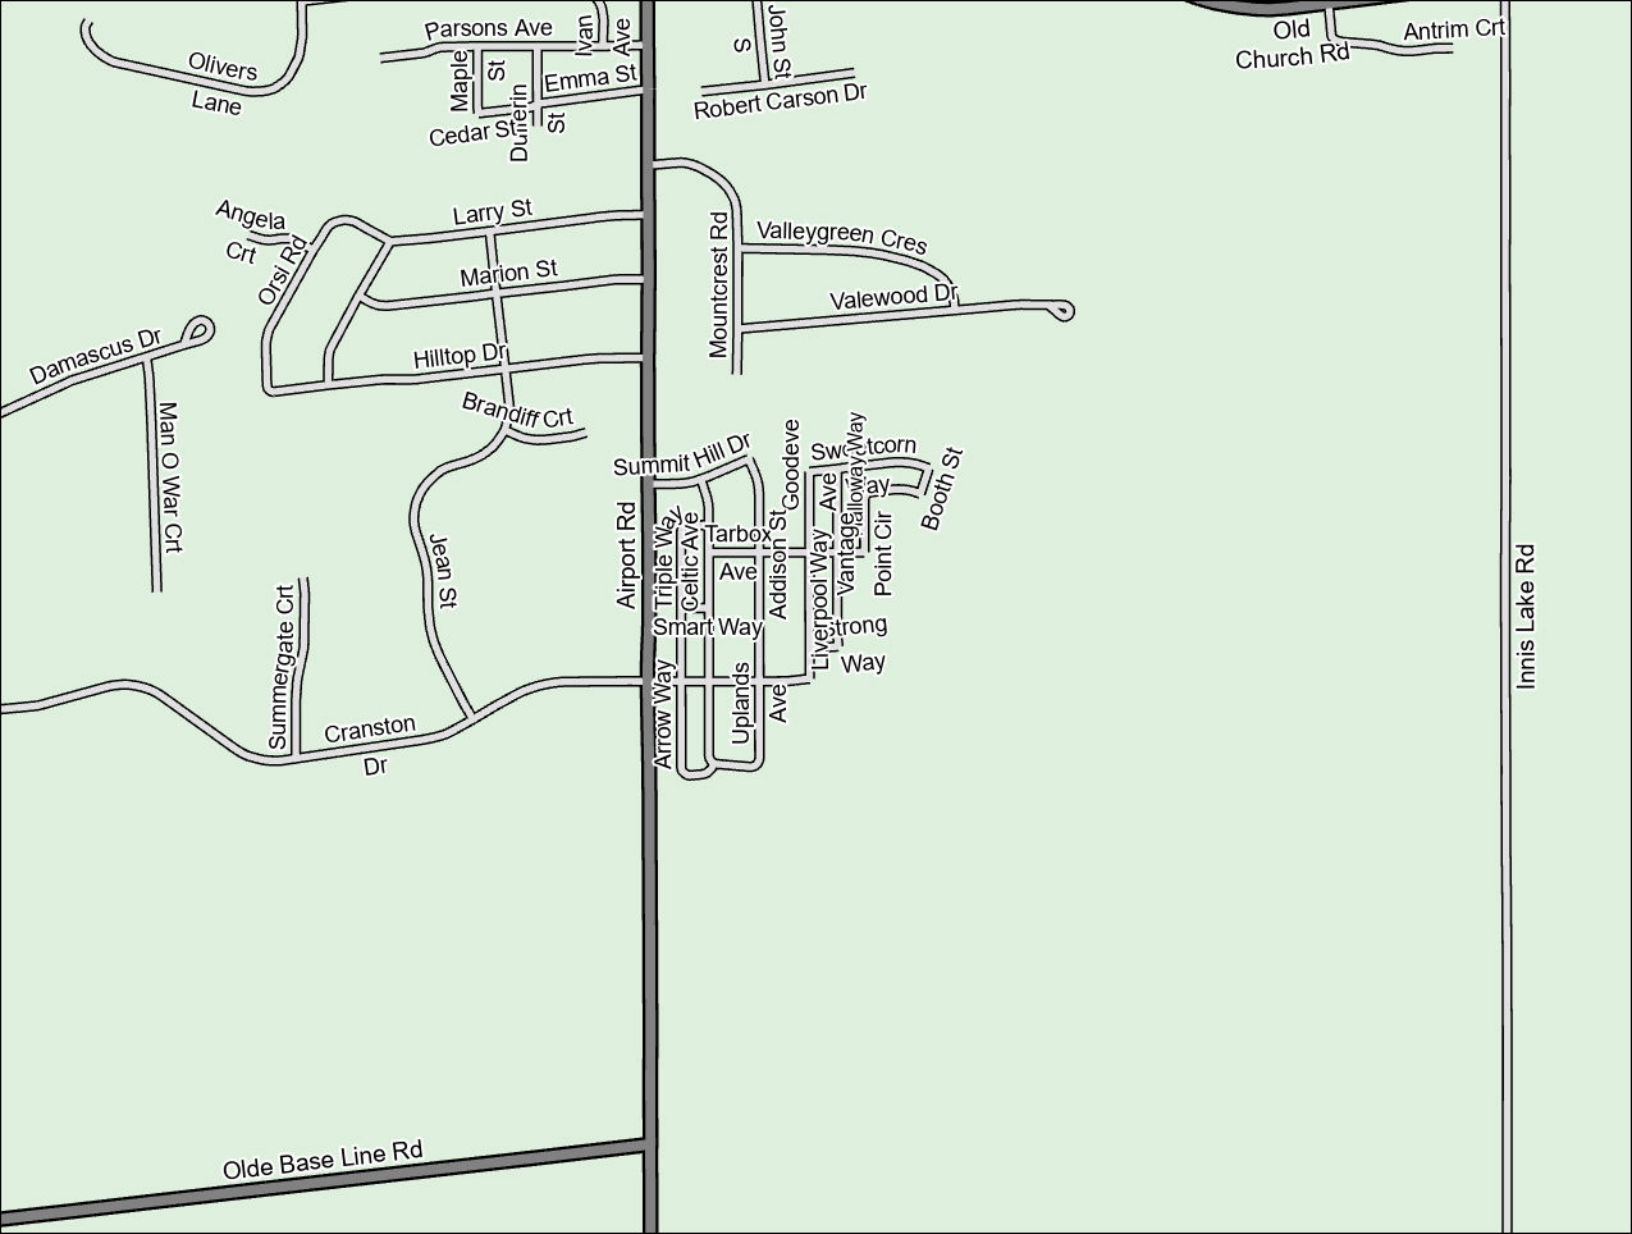

Municipal Street Guide - 2026 Caledon East Map 25