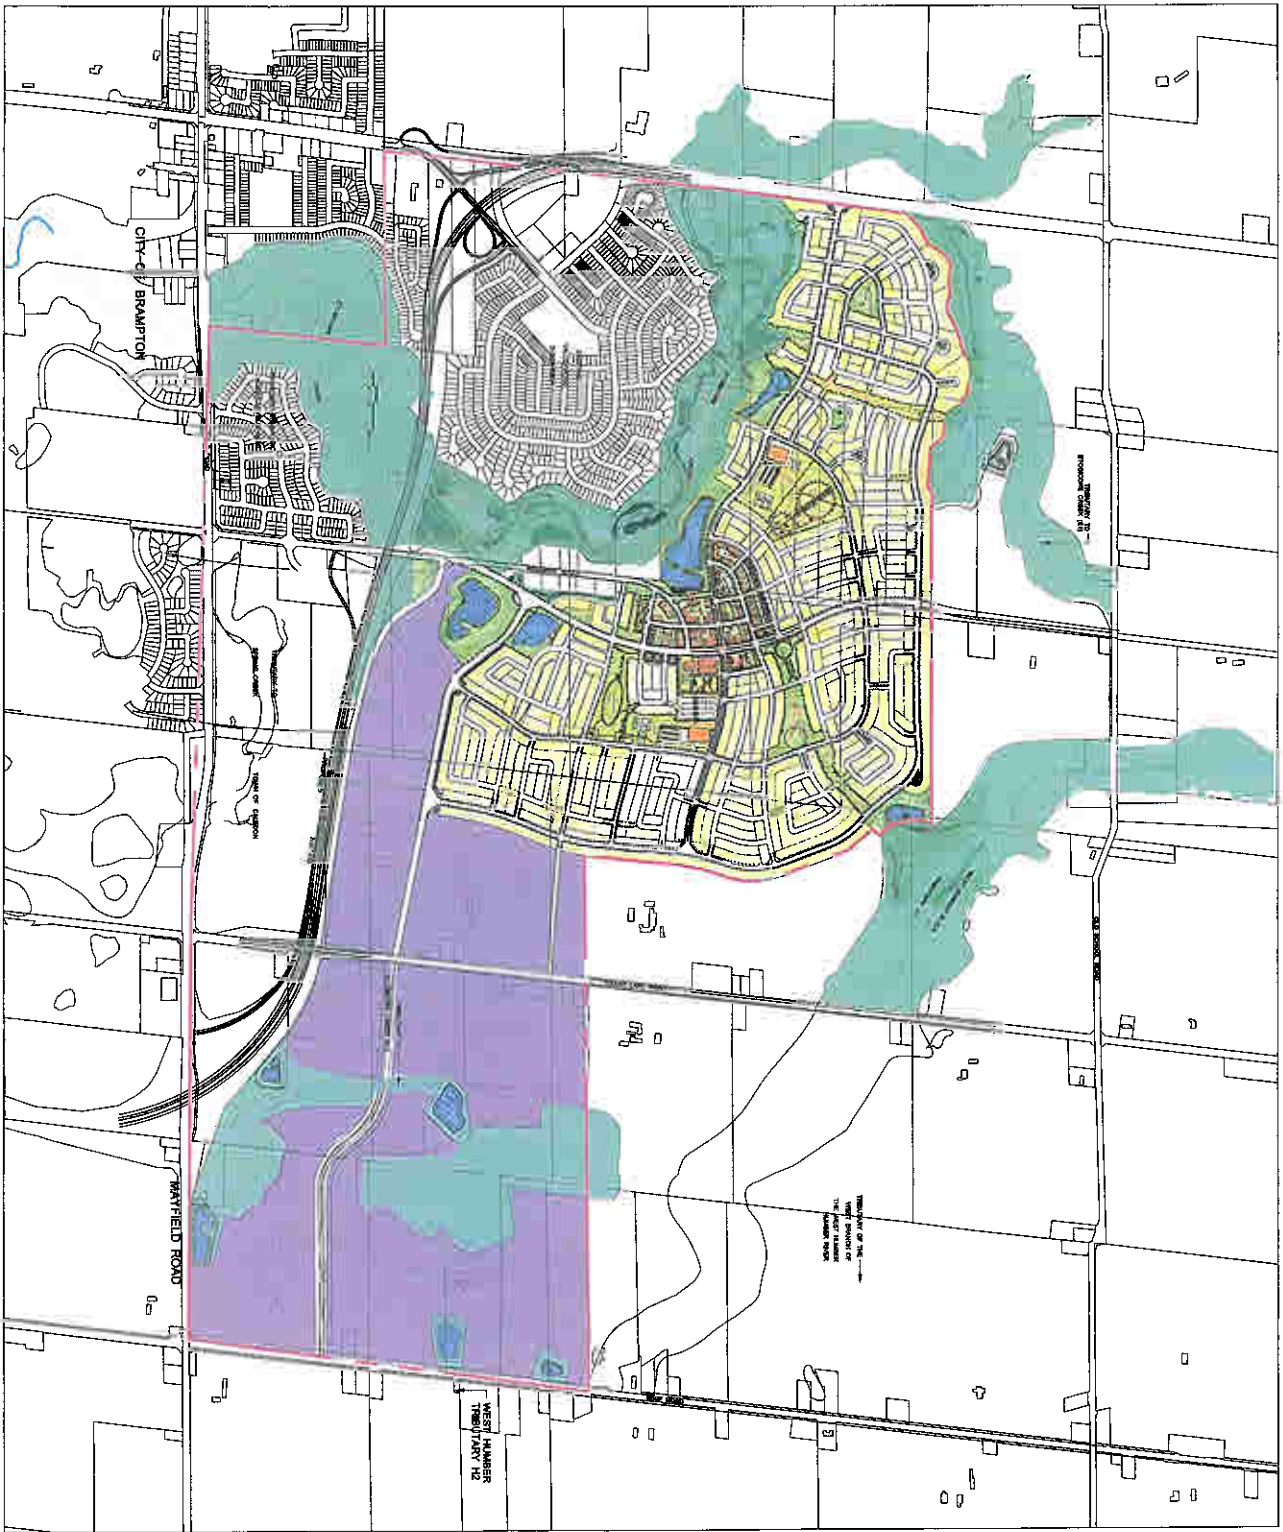

Appendix 2
 OPA 208
 Mayfield West Secondary Plan
 Community Concept Plan
 Town of Caledon, ON

Scale: 1:50,000
 Date: 01/20/2008