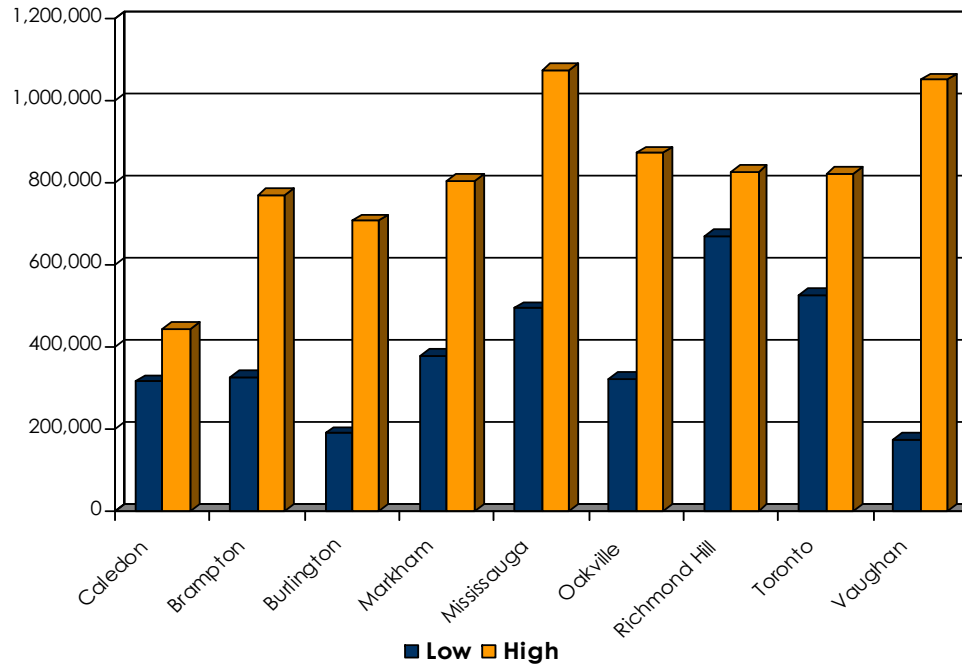

# Serviced Industrial Land Values

Source: The Marsh Report, January - December 2010

To view the Town's Official Plan:

[http://www.town.caledon.on.ca/townhall/departments/planningdevelopment/Official\\_Plan.asp](http://www.town.caledon.on.ca/townhall/departments/planningdevelopment/Official_Plan.asp)